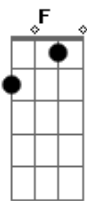

© ukulele-chords.com