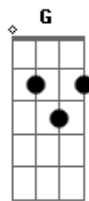

Coldplay - Green Eyes

Tom: D

(acordes na forma do tom C)
 Capotraste na 2ª casa
 1ª corda afinada em D

G D Am
 Honey you are a rock
 G D Am
 Upon which I stand
 G D Am
 And I come here to talk
 G D Am
 I hope you understand

Refrão:

Am
 The green eyes
 C
 Yeah the spotlight
 G D
 Shines upon you
 Am
 How could
 C
 Anybody
 G D C G
 Deny you?

Am C
 I came here with a load
 G F
 And it feels so much lighter
 C G Am
 Now I've met you
 C
 And honey you should know
 G F
 That I could never go on
 C G Am
 Without you
 Green eyes

Verso 2:

G D Am
 Honey you are the sea
 G D Am

Upon which I float
 G D Am
 And I came here to talk
 G D Am
 I think you should know

Refrão:

Am
 The green eyes
 C
 You're the one that
 G D
 I wanted to find
 Am
 Anyone who
 C
 Tried to deny you
 G D
 Must be out of their mind
 Am C
 'cause I came here with a load
 G F
 And it feels so much lighter
 C G
 Since I've met you
 Am C
 And honey you should know
 G F
 That I could never go home
 C G
 Without you
 Am
 Green eyes
 G
 Green eyes ohohohoh
 Am
 Ohohohoh
 Ohohohoh
 G
 Ohohohoh

G D Am
 Honey you are a rock
 G D Am
 Upon which I stand

Acordes

© ukulele-chords.com

© ukulele-chords.com

© ukulele-chords.com

© ukulele-chords.com

© ukulele-chords.com