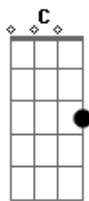

Refrão:

Am
 The green eyes
 C
 Yeah the spotlight
 G D
 Shines upon you
 Am
 How could
 C
 Anybody
 G D C G
 Deny you?

Am C
 I came here with a load
 G F
 And it feels so much lighter
 C G Am
 Now I've met you
 C
 And honey you should know
 G F
 That I could never go on
 C G Am
 Without you
 Green eyes

G D Am
 Honey you are a rock
 G D Am
 Upon which I stand

Acordes

© ukulele-chords.com

© ukulele-chords.com

© ukulele-chords.com

© ukulele-chords.com

© ukulele-chords.com