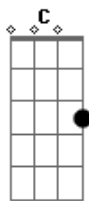

Refrão:

Am
The green eyes
C
Yeah the spotlight
G D
Shines upon you
Am
How could
C
Anybody
G D C G
Deny you?

Am C
I came here with a load
G F
And it feels so much lighter
C G Am
Now I've met you
C
And honey you should know
G F
That I could never go on
C G Am
Without you
Green eyes

G D Am
Honey you are a rock
G D Am
Upon which I stand

Acordes

© ukulele-chords.com

© ukulele-chords.com

© ukulele-chords.com

© ukulele-chords.com

© ukulele-chords.com