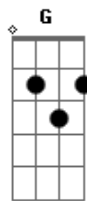

Coldplay - Green Eyes

Tom: D

(acordes na forma do tom C)
 Capotraste na 2ª casa
 1ª corda afinada em D

G D Am
 Honey you are a rock
 G D Am
 Upon which I stand
 G D Am
 And I come here to talk
 G D Am
 I hope you understand

Refrão:

Am
 The green eyes
 C
 Yeah the spotlight
 G D
 Shines upon you
 Am
 How could
 C
 Anybody
 G D C G
 Deny you?

Am C
 I came here with a load
 G F
 And it feels so much lighter
 C G Am
 Now I've met you
 C
 And honey you should know
 G F
 That I could never go on
 C G Am
 Without you
 Green eyes

Verso 2:

G D Am
 Honey you are the sea
 G D Am

Upon which I float
 G D Am
 And I came here to talk
 G D Am
 I think you should know

Refrão:

Am
 The green eyes
 C
 You're the one that
 G D
 I wanted to find
 Am
 Anyone who
 C
 Tried to deny you
 G D
 Must be out of their mind
 Am C
 'cause I came here with a load
 G F
 And it feels so much lighter
 C G
 Since I've met you
 Am C
 And honey you should know
 G F
 That I could never go home
 C G
 Without you
 Am
 Green eyes
 G
 Green eyes ohohohoh
 Am
 Ohohohoh
 Ohohohoh
 G
 Ohohohoh

G D Am
 Honey you are a rock
 G D Am
 Upon which I stand

Acordes

© ukulele-chords.com

© ukulele-chords.com

© ukulele-chords.com

© ukulele-chords.com

© ukulele-chords.com