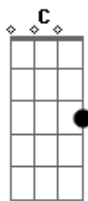

Refrão:

Am
 The green eyes
 C
 Yeah the spotlight
 G D
 Shines upon you
 Am
 How could
 C
 Anybody
 G D C G
 Deny you?

Am C
 I came here with a load
 G F
 And it feels so much lighter
 C G Am
 Now I've met you
 C
 And honey you should know
 G F
 That I could never go on
 C G Am
 Without you
 Green eyes

G D Am
 Honey you are a rock
 G D Am
 Upon which I stand

Acordes

© ukulele-chords.com

© ukulele-chords.com

© ukulele-chords.com

© ukulele-chords.com

© ukulele-chords.com