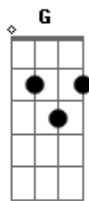

Coldplay - Green Eyes

Tom: D

(acordes na forma do tom C)
Capostrate na 2ª casa
1ª corda afinada em D

G D Am
Honey you are a rock
G D Am
Upon which I stand
G D Am
And I come here to talk
G D Am
I hope you understand

Refrão:

Am
The green eyes
C
Yeah the spotlight
G D
Shines upon you
Am
How could
C
Anybody
G D C G
Deny you?

Am C
I came here with a load
G F
And it feels so much lighter
C G Am
Now I've met you
C
And honey you should know
G F
That I could never go on
C G Am
Without you
Green eyes

Verso 2:

G D Am
Honey you are the sea
G D Am

Upon which I float
G D Am
And I came here to talk
G D Am
I think you should know

Refrão:

Am
The green eyes
C
You're the one that
G D
I wanted to find
Am
Anyone who
C
Tried to deny you
G D
Must be out of their mind
Am C
'cause I came here with a load
G F
And it feels so much lighter
C G
Since I've met you
Am C
And honey you should know
G F
That I could never go home
C G
Without you
Am
Green eyes
G
Green eyes ohohohoh
Am
Ohohohoh
Ohohohoh
G
Ohohohoh

G D Am
Honey you are a rock
G D Am
Upon which I stand

Acordes

© ukulele-chords.com

© ukulele-chords.com

© ukulele-chords.com

© ukulele-chords.com

© ukulele-chords.com