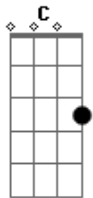

Coldplay - Gold In Them Hills

Tom: C

C F
I know it doesn't seem that way
C F Dm
But maybe it's the perfect day
G Dm
Even though the bills are piling
G C
And maybe Lady Luck ain't smiling
F C
But if we'd only open our eyes
F Dm
We'd see the blessings in disguise
G Dm
That all the rain clouds are fountains
G C
Though our troubles seem like mountains
F C
There's gold in them hills
F Am
There's gold in them hills
G Am
So don't lose heart
G C
Give the day a chance to start

(mesmos acordes)
Every now and then life says
Where do you think you're going so fast
We're apt to think it cruel but sometimes

It's a case of cruel to be kind

And if we'd get up off our knees
Why then we'd see the forest for the trees
And we'd see the new sun rising
Over the hills on the horizon

F C
There's gold in them hills
F Am
There's gold in them hills
G Am
So don't lose faith
G Am
Give the world a chance to say
G Am
A word or two, my friend
G Am
There's no telling how the day might end
F G F
And we'll never know until we see
C F C
That there's gold in them hills
F Am
There's gold in them hills
G Am
So don't lose heart
G C
Give the day a chance to start
G C
There's gold in them hills
G C
There's gold in them hills

Acordes

© ukulele-chords.com