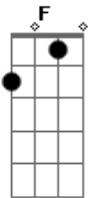

© ukulele-chords.com