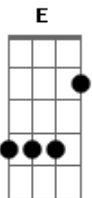

© ukulele-chords.com