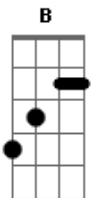

# Coldplay - God Put A Smile Upon Your Face

Tom: B  
Intro: E - G - Gb11 - F7M (2X)

E G Gb11 F7M  
Where do we go, nobody knows  
E G Gb11 F7M  
I've got to stay I'm on my way down  
E G Gb11 F7M  
God give me style and give me grace  
E G Gb11 F7M  
God put a smile upon my face

E|- G - Gb11 - F7M (2x)

E G Gb11 F7M  
where do we go to draw the line  
E G Gb11 F7M  
I've got to stay, I've wasted all your time, oh honey honey  
E G Gb11 F7M  
where do I go to fall from grace  
E G Gb11  
God put a smile upon your face, yeah

A E Gb11 A  
now when you work it out I'm worse than yooooo  
E Gb11 A  
yeah when we work it out, i wanted too  
E Gb11 A  
now when we work out where to draw the line  
E Gb11  
your guess is as good as mine...

E G Gb11 F7M  
where do we go, nobody knows  
E G Gb11 F7M  
don't ever stay you're on your way down, when  
E G Gb11 F7M  
god give you style and give you grace  
E G Gb11 F7M  
and put a smile upon your face