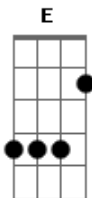

# Coldplay - God Put A Smile Upon Your Face

Tom: B  
Intro: E - G - Gb11 - F7M (2X)

E G Gb11 F7M  
Where do we go, nobody knows  
E G Gb11 F7M  
I've got to stay I'm on my way down  
E G Gb11 F7M  
God give me style and give me grace  
E G Gb11 F7M  
God put a smile upon my face

E|- G - Gb11 - F7M (2x)

E G Gb11 F7M  
where do we go to draw the line  
E G Gb11 F7M  
I've got to stay, I've wasted all your time, oh honey honey  
E G Gb11 F7M  
where do I go to fall from grace  
E G Gb11  
God put a smile upon your face, yeah

E|- G - Gb11 - F7M (2X)

E G Gb11 F7M  
where do we go, nobody knows  
E G Gb11 F7M  
don't ever stay you're on your way down, when  
Tocar várias vezes o

E G Gb11 F7M  
god give you style and give you grace  
E G Gb11  
and put a smile upon your face

E G Gb11 F7M  
where do we go, nobody knows  
E G Gb11 F7M  
don't ever stay you're on your way down, when  
E G Gb11 F7M  
god give you style and give you grace  
E G Gb11 F7M  
and put a smile upon your face