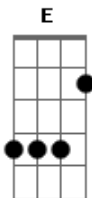

© ukulele-chords.com