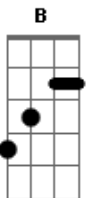

© ukulele-chords.com