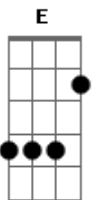

© ukulele-chords.com