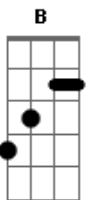

© ukulele-chords.com