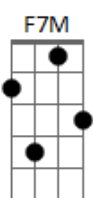

© ukulele-chords.com