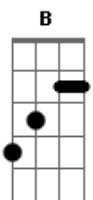

ukulele-chords.com