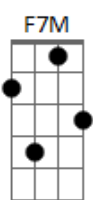

© ukulele-chords.com