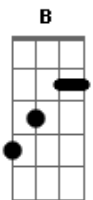

© ukulele-chords.com