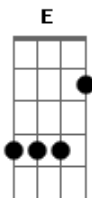

© ukulele-chords.com