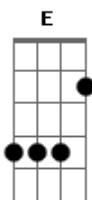

ukulele-chords.com