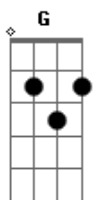

Coldplay - God Put A Smile Upon Your Face

Tom: B

INTRO: E - G - Gb11 - F7M (2X)

E G Gb11 F7M
Where do we go, nobody knows
E G Gb11 F7M
I've got to stay I'm on my way down
E G Gb11 F7M
God give me style and give me grace
E G Gb11 F7M
God put a smile upon my face

E|- G - Gb11 - F7M (2x)

E G Gb11 F7M
where do we go to draw the line
E G Gb11 F7M
I've got to stay, I've wasted all your time, oh honey honey
E G Gb11 F7M
where do I go to fall from grace
E G Gb11
God put a smile upon your face, yeah

A E Gb11
now when you work it out I'm worse than yooooo
E Gb11 A
yeah when we work it out, i wanted too
E Gb11
now when we work out where to draw the line
E Gb11
your guess is as good as mine...

E|- G - Gb11 - F7M (2X)

E G Gb11 F7M
where do we go, nobody knows
E G Gb11 F7M
don't ever stay you're on your way down, when

Tocar várias vezes o

E G Gb11 F7M
god give you style and give you grace
E G Gb11
and put a smile upon your face

A E Gb11 A
now when you work it out I'm worse than yooooo
E Gb11 A
yeah when we work it out, i wanted too
E Gb11 A
now when we work out where to draw the line
E Gb11
your guess is as good as mine...

E G Gb11 F7M
where do we go, nobody knows
E G Gb11 F7M
don't ever stay you're on your way down, when
E G Gb11 F7M
god give you style and give you grace
E G Gb11 F7M
and put a smile upon your face

Acordes

ukulele-chords.com