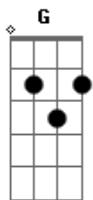

Coldplay - God Put A Smile Upon Your Face

Tom: B

INTRO: E - G - Gb11 - F7M (2X)

E G Gb11 F7M
Where do we go, nobody knows
E G Gb11 F7M
I've got to stay I'm on my way down
E G Gb11 F7M
God give me style and give me grace
E G Gb11 F7M
God put a smile upon my face

E|- G - Gb11 - F7M (2x)

E G Gb11 F7M
where do we go to draw the line
E G Gb11 F7M
I've got to stay, I've wasted all your time, oh honey honey
E G Gb11 F7M
where do I go to fall from grace
E G Gb11
God put a smile upon your face, yeah

A E Gb11 A
now when you work it out I'm worse than yooooo
E Gb11 A
yeah when we work it out, i wanted too
E Gb11 A
now when we work out where to draw the line
E Gb11
your guess is as good as mine...

E|- G - Gb11 - F7M (2X)

E G Gb11 F7M
where do we go, nobody knows
E G Gb11 F7M
don't ever stay you're on your way down, when

Tocar várias vezes o

E G Gb11 F7M
god give you style and give you grace
E G Gb11
and put a smile upon your face

A E Gb11 A
now when you work it out I'm worse than yooooo
E Gb11 A
yeah when we work it out, i wanted too
E Gb11 A
now when we work out where to draw the line
E Gb11
your guess is as good as mine...

E G Gb11 F7M
where do we go, nobody knows
E G Gb11 F7M
don't ever stay you're on your way down, when
E G Gb11 F7M
god give you style and give you grace
E G Gb11 F7M
and put a smile upon your face

Acordes

© ukulele-chords.com