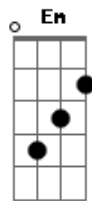

C G
But I just can't stop

C F G
Let my defences drop

C F C
I know that I was born to kill

F C
Any angel on my windowsill

C G
But it's so dark inside

C F
I throw the windows wide

[Pré-Refrão]

F C G
I know, la-la-la-la-la-la-la-la-la

F C G
I know, la-la-la-la-la-la-la-la-la

G
Still I don't let go

Em F
And fields of flowers grow

[Refrão]

C
Oh, it feels like, I'm falling in

G
Love

Em F
Maybe for the first time

G Am7 G
Baby, it's my mind, you blow

C
It feels like, I'm falling in love

Em F
You're throwing me a lifeline

G Am7 G
This is for a lifetime, I know

[Segunda Parte]

C F C
I know that in this kind of scene

F
Of two people, there's a spark

C
Between

C G
One gets torn apart

C F G

Acordes

© ukulele-chords.com

© ukulele-chords.com

© ukulele-chords.com

© ukulele-chords.com

© ukulele-chords.com