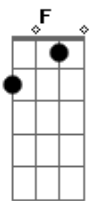

C
It feels like, I'm falling in love

Em F
You're throwing me a lifeline

G Am7 G
This is for a lifetime, I know

[Segunda Parte]

C F C
I know that in this kind of scene

F
Of two people, there's a spark

C
Between

C G
One gets torn apart

C F G

Acordes

© ukulele-chords.com

© ukulele-chords.com

© ukulele-chords.com

© ukulele-chords.com

© ukulele-chords.com