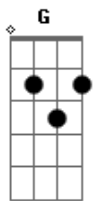

Coldplay - Feelslikeimfallinginlove

tom:

G

Intro: C

[Primeira Parte]

C F C
I know that this could hurt me bad

F
I know that this could feel like

C
That

C G
But I just can't stop

C F G
Let my defences drop

C F C
I know that I was born to kill

F C
Any angel on my windowsill

C G
But it's so dark inside

C F
I throw the windows wide

[Pré-Refrão]

F C G
I know, la-la-la-la-la-la-la-la-la

F C G
I know, la-la-la-la-la-la-la-la

G
Still I don't let go

Em F
And fields of flowers grow

[Refrão]

C
Oh, it feels like, I'm falling in

G
Love

Em F
Maybe for the first time

G Am7 G
Baby, it's my mind, you blow

C
It feels like, I'm falling in love

Em F
You're throwing me a lifeline

G Am7 G
This is for a lifetime, I know

[Segunda Parte]

C F C
I know that in this kind of scene

F
Of two people, there's a spark

C
Between

C G
One gets torn apart

C F G

Acordes

© ukulele-chords.com