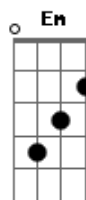

© ukulele-chords.com