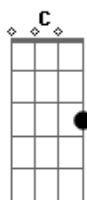

© ukulele-chords.com