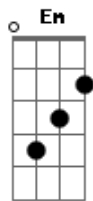

C G
But I just can't stop

C F G
Let my defences drop

C F C
I know that I was born to kill

F C
Any angel on my windowsill

C G
But it's so dark inside

C F
I throw the windows wide

[Pré-Refrão]

F C G
I know, la-la-la-la-la-la-la-la-la

F C G
I know, la-la-la-la-la-la-la-la

G
Still I don't let go

Em F
And fields of flowers grow

[Refrão]

C
Oh, it feels like, I'm falling in

G
Love

Em F
Maybe for the first time

G Am7 G
Baby, it's my mind, you blow

C
It feels like, I'm falling in love

Em F
You're throwing me a lifeline

G Am7 G
This is for a lifetime, I know

[Segunda Parte]

C F C
I know that in this kind of scene

F
Of two people, there's a spark

C
Between

C G
One gets torn apart

C F G

Acordes

© ukulele-chords.com

© ukulele-chords.com

© ukulele-chords.com

© ukulele-chords.com

© ukulele-chords.com