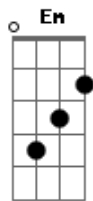

C G
But I just can't stop

C F G
Let my defences drop

C F C
I know that I was born to kill

F C
Any angel on my windowsill

C G
But it's so dark inside

C F
I throw the windows wide

[Pré-Refrão]

F C G
I know, la-la-la-la-la-la-la-la-la

F C G
I know, la-la-la-la-la-la-la-la-la

G
Still I don't let go

Em F
And fields of flowers grow

[Refrão]

C
Oh, it feels like, I'm falling in

G
Love

Em F
Maybe for the first time

G Am7 G
Baby, it's my mind, you blow

C
It feels like, I'm falling in love

Em F
You're throwing me a lifeline

G Am7 G
This is for a lifetime, I know

[Segunda Parte]

C F C
I know that in this kind of scene

F
Of two people, there's a spark

C
Between

C G
One gets torn apart

C F G

Acordes

© ukulele-chords.com

© ukulele-chords.com

© ukulele-chords.com

© ukulele-chords.com

© ukulele-chords.com