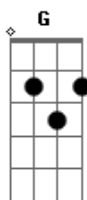

C
That

C G
But I just can't stop

C F G
Let my defences drop

C F C
I know that I was born to kill

F C
Any angel on my windowsill

C G
But it's so dark inside

C F
I throw the windows wide

[Pré-Refrão]

F C G
I know, la-la-la-la-la-la-la-la-la

F C G
I know, la-la-la-la-la-la-la-la-la

G
Still I don't let go

Em F
And fields of flowers grow

[Refrão]

C
Oh, it feels like, I'm falling in

G
Love

Em F
Maybe for the first time

G Am7 G
Baby, it's my mind, you blow

C
It feels like, I'm falling in love

Em F
You're throwing me a lifeline

G Am7 G
This is for a lifetime, I know

[Segunda Parte]

C F C
I know that in this kind of scene

F
Of two people, there's a spark

C
Between

C G
One gets torn apart

C F G

One gets a broken heart

[Pré-Refrão]

F C G
I know, la-la-la-la-la-la-la-la-la

F C G
I know, la-la-la-la-la-la-la-la-la

G
Still I don't let go

Em F
And fields of flowers grow

[Refrão]

C
Oh, it feels like, I'm falling in

G
Love

Em F
Maybe for the first time

G Am7 G
Baby, it's my mind, you blow

C G
It feels like, I'm falling in love

Em F
You're throwing me a lifeline

G Am7 G
This is for a lifetime, I know

[Ponte]

C G
Ooh-ooh

C F
Ooh (Feels like)

G Am G
Woah

[Refrão]

C G
It feels like I'm falling in love

C F
You're throwing me a lifeline

G
Oh, now for the first time

F C
I know I'm not alone

[Post-Refrão]

(C) G
Ah, la, la, la, lo, lee-lo

C
Ah, la, la, la, lo, lee-lo

F G Am G
Ah, la, la, la, lo, lee-lo, oh

C G
Ah, la, la, la, lo, lee-lo

C
Ah, la, la, la, lo, lee-lo

F G Am G
Ah, la, la, la, lo, lee-lo, oh

[Final] G C

Acordes