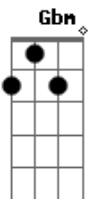

© ukulele-chords.com

© ukulele-chords.com