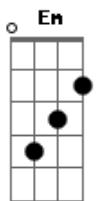

© ukulele-chords.com