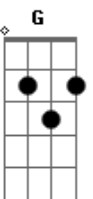

© ukulele-chords.com