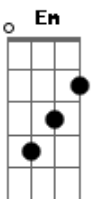

© ukulele-chords.com