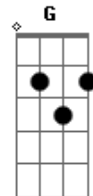

© ukulele-chords.com