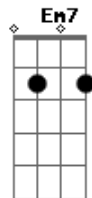

© ukulele-chords.com