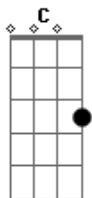

© ukulele-chords.com