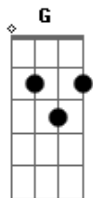

© ukulele-chords.com