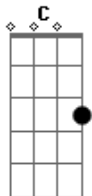

© ukulele-chords.com