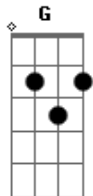

© ukulele-chords.com