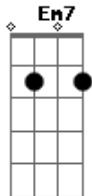

© ukulele-chords.com