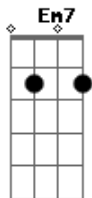

© ukulele-chords.com