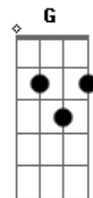

© ukulele-chords.com