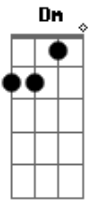

© ukulele-chords.com