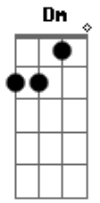

© ukulele-chords.com