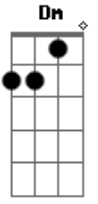

© ukulele-chords.com