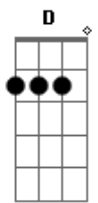

Coldplay - Don't Let It Break Your Heart

Tom: B

(com acordes na forma de Capostraste na 4ª casa G)

Intro: C C7M D D Bm
C C7M C C7M Am7 C

G G7M Em
And
C7M G G7M Em
If I lost the map
C7M G G7M Em
If I lost it all
C7M G G7M Em
Or fell into the trap
C7M
Then she'd call

C C7M D D
When you're tired of racing and you
Bm C C7M C
Find you never left the start
C7M Am7 C G G7M Em C7M
Come on baby, don't let it break your heart

G G7M Em
Though
C7M G G7M Em
Heavily we bled
C7M C
Still on we crawl
C7M G G7M Em C7M

Try to catch a cannonball

Em C7M
And a slowly
Em C7M
Burning tide
G G7M Em
Through my veins is flowing
C7M G G7M Em
From my shipwreck I heard her call
C7M
and she said

C C7M D D
When you're tired of aiming your arrows
Bm C C7M
Still you never hit the mark
C C7M D D
Even in your rains and shadows
Bm C C7M C
Still we're never gonna part
C7M Am7 C G
Come on baby, don't let it break your heart

G G7M Em C7M
oh Don't let it break your heart
G G7M Em C7M C
oh Don't let it break your heart

C C7M D D Bm C C7M
C C7M D D Bm C C7M
C C7M Am7 C G
Don't let it break your heart

Acordes

© ukulele-chords.com