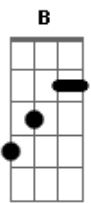

© ukulele-chords.com