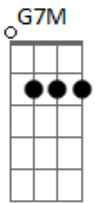

© ukulele-chords.com