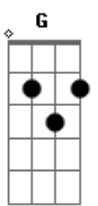

© ukulele-chords.com