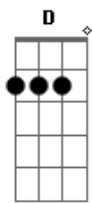

Coldplay - Don't Let It Break Your Heart

Tom: B

(com acordes na forma de Capostraste na 4ª casa G)

Intro: C C7M D D Bm
C C7M C C7M Am7 C

G G7M Em
And
C7M G G7M Em
If I lost the map
C7M G G7M Em
If I lost it all
C7M G G7M Em
Or fell into the trap
C7M
Then she'd call

C C7M D D
When you're tired of racing and you
Bm C C7M C
Find you never left the start
C7M Am7 C G G7M Em C7M
Come on baby, don't let it break your heart

G G7M Em
Though
C7M G G7M Em
Heavily we bled
C7M C
Still on we crawl
C7M G G7M Em C7M

Try to catch a cannonball

Em C7M
And a slowly
Em C7M
Burning tide
G G7M Em
Through my veins is flowing
C7M G G7M Em
From my shipwreck I heard her call
C7M
and she said

C C7M D D
When you're tired of aiming your arrows
Bm C C7M
Still you never hit the mark
C C7M D D
Even in your rains and shadows
Bm C C7M C
Still we're never gonna part
C7M Am7 C G
Come on baby, don't let it break your heart

G G7M Em C7M
oh Don't let it break your heart
G G7M Em C7M C
oh Don't let it break your heart

C C7M D D Bm C C7M
C C7M D D Bm C C7M
C C7M Am7 C G
Don't let it break your heart

Acordes