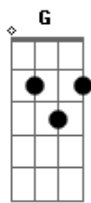

Coldplay - Don't Let It Break Your Heart

Tom: B

(com acordes na forma de Capostraste na 4ª casa G)

Intro: C C7M D D Bm
C C7M C C7M Am7 C

G G7M Em
And
C7M G G7M Em
If I lost the map
C7M G G7M Em
If I lost it all
C7M G G7M Em
Or fell into the trap
C7M
Then she'd call

C C7M D D
When you're tired of racing and you
Bm C C7M C
Find you never left the start
C7M Am7 C G G7M Em C7M
Come on baby, don't let it break your heart

G G7M Em
Though
C7M G G7M Em
Heavily we bled
C7M C
Still on we crawl
C7M G G7M Em C7M

Try to catch a cannonball

Em C7M
And a slowly
Em C7M
Burning tide
G G7M Em
Through my veins is flowing
C7M G G7M Em
From my shipwreck I heard her call
C7M
and she said

C C7M D D
When you're tired of aiming your arrows
Bm C C7M
Still you never hit the mark
C C7M D D
Even in your rains and shadows
Bm C C7M C
Still we're never gonna part
C7M Am7 C G
Come on baby, don't let it break your heart

G G7M Em C7M
oh Don't let it break your heart
G G7M Em C7M C
oh Don't let it break your heart

C C7M D D Bm C C7M
C C7M D D Bm C C7M
C C7M Am7 C G
Don't let it break your heart

Acordes

© ukulele-chords.com

© ukulele-chords.com

© ukulele-chords.com

© ukulele-chords.com

© ukulele-chords.com

© ukulele-chords.com

© ukulele-chords.com

© ukulele-chords.com

© ukulele-chords.com