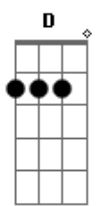

Coldplay - Don't Let It Break Your Heart

Tom: B

(com acordes na forma de Capostraste na 4ª casa G)

Intro: C C7M D D Bm
C C7M C C7M Am7 C

G G7M Em
And
C7M G G7M Em
If I lost the map
C7M G G7M Em
If I lost it all
C7M G G7M Em
Or fell into the trap
C7M
Then she'd call

C C7M D D
When you're tired of racing and you
Bm C C7M C
Find you never left the start
C7M Am7 C G G7M Em C7M
Come on baby, don't let it break your heart

G G7M Em
Though
C7M G G7M Em
Heavily we bled
C7M C
Still on we crawl
C7M G G7M Em C7M

Try to catch a cannonball

Em C7M
And a slowly
Em C7M
Burning tide
G G7M Em
Through my veins is flowing
C7M G G7M Em
From my shipwreck I heard her call
C7M
and she said

C C7M D D
When you're tired of aiming your arrows
Bm C C7M
Still you never hit the mark
C C7M D D
Even in your rains and shadows
Bm C C7M C
Still we're never gonna part
C7M Am7 C G
Come on baby, don't let it break your heart

G G7M Em C7M
oh Don't let it break your heart
G G7M Em C7M C
oh Don't let it break your heart

C C7M D D Bm C C7M
C C7M D D Bm C C7M
C C7M Am7 C G
Don't let it break your heart

Acordes

© ukulele-chords.com