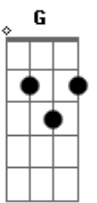

© ukulele-chords.com