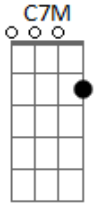

© ukulele-chords.com