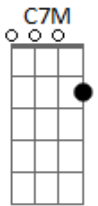

© ukulele-chords.com