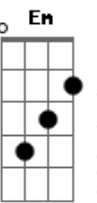

© ukulele-chords.com