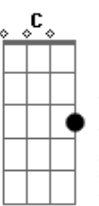

© ukulele-chords.com