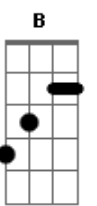

© ukulele-chords.com