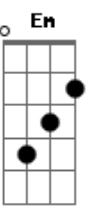

© ukulele-chords.com