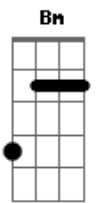

© ukulele-chords.com