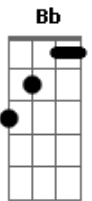

© ukulele-chords.com