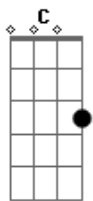

Coldplay - Death And All His Friends

Tom: Eb

(acordes na forma do tom C)
Capostrate na 3ª casa

C F
All winter we got carried
C Bb
Away over on the rooftops

Am
Let's get married

C F
All summer we just hurried
C Bb
So come over just be patient

Am
And don't worry

C Bb
So come over, just be patient

Am
And don't worry

(solo) C F
C Bb Am
C F
C Bb Am

C Bb
So come over, just be patient

Am F
And don't worry
Am

And don't worry

(riff) C C C (para o número de vezes a se tocar a passagem de C para C, escutar a música)

Am G
C C C
Am G
C C C

(solo) C C Am |
Am C C |
Am C C | (x2)
C C Am |

Am C Am Am
No, I don't wanna battle from beginning to end

C C Am
I don't wanna cycle a recycle revenge
C C Am
I don't wanna follow death and all his friends

Am C Am Am
No, I don't wanna battle from beginning to end

C C Am
I don't wanna cycle a recycle revenge
C C Am
I don't wanna follow death and all his friends

Am C Am

C C Am (x3)

Acordes

© ukulele-chords.com