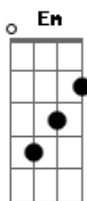

© ukulele-chords.com