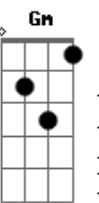

D7
© ukulele-chords.com

Gm
© ukulele-chords.com