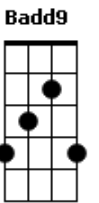

## Acordes

D Bm  
By balloon saw the world turn  
G  
Through voyager, callisto, calliope  
D  
Betelgeuse, the neon moons  
Am G  
We're a slow burning tune  
Gm D  
But we'll touch down soon, so will you  
E7 G Em  
And in this crazy world, i do  
D  
I just want you

( Bm E7 A )  
( A D D )  
( A C Gb7 )  
( Bm Em Em Gbm )  
( Bm Em Em Gbm )  
( Bm Em )  
( G Em A D )  
( A D Bm Gbm )  
( G Em A D )  
( A D Bm Gbm )  
( Badd9 Gbm )  
( G D Bm )  
( G D Gbm )

[refrão]

**A**  
© ukulele-chords.com

**G**  
© ukulele-chords.com

**D7**  
© ukulele-chords.com

**Gm**  
© ukulele-chords.com

**Bm**  
© ukulele-chords.com

**Am**  
© ukulele-chords.com

**E7**  
© ukulele-chords.com

**Em**  
© ukulele-chords.com

**C**  
© ukulele-chords.com

**Gb7**  
© ukulele-chords.com

**Gbm**  
© ukulele-chords.com

**Badd9**  
© ukulele-chords.com