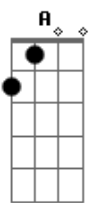

( Bm7 E7 A )  
( A D D )  
( A C7M Gb7 )  
( Bm Em7 Em Gbm )  
( Bm Em7 Em Gbm )  
( Bm Em7 )  
( G Em A D )  
( A D Bm Gbm )  
( G Em A D )  
( A D Bm Gbm )  
( Badd9 Gbm )  
( G D Bm )  
( G D Gbm )

[final]

Em7 D  
Poets prophesy up in the blue  
G D  
Together, that's how we'll make it through  
( D D D7 G )

G Gm D  
Oh-oh-oh  
G Gm G  
Oh-oh-oh

[Final] Gm D D-#  
Gm A D

© ukulele-chords.com

© ukulele-chords.com