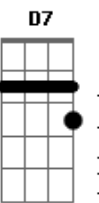

© ukulele-chords.com