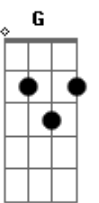

© ukulele-chords.com