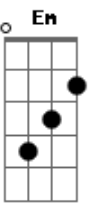

© ukulele-chords.com