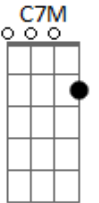

( Bm7 E7 A )  
( A D D )  
( A C7M Gb7 )  
( Bm Em7 Em Gbm )  
( Bm Em7 Em Gbm )  
( Bm Em7 )  
( G Em A D )  
( A D Bm Gbm )  
( G Em A D )  
( A D Bm Gbm )  
( Badd9 Gbm )  
( G D Bm )  
( G D Gbm )

[final]

Em7 D  
Poets prophesy up in the blue  
G D  
Together, that's how we'll make it through  
( D D D7 G )

G Gm D  
Oh-oh-oh  
G Gm G  
Oh-oh-oh

[Final] Gm D D-#  
Gm A D

© ukulele-chords.com

© ukulele-chords.com