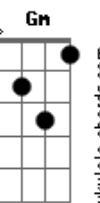

© ukulele-chords.com