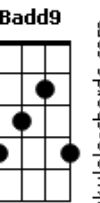

© ukulele-chords.com