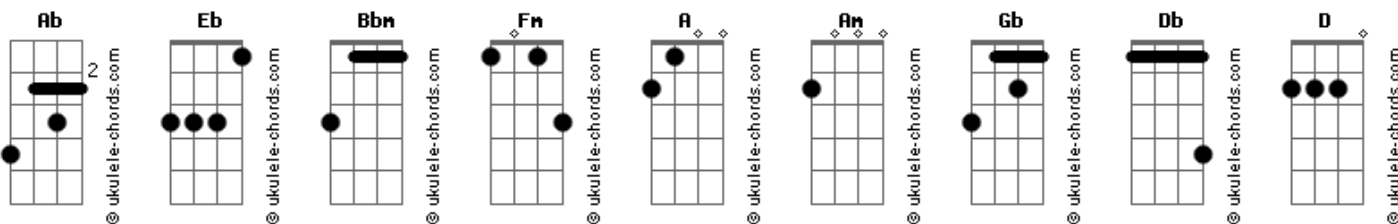

Coldplay - Clocks

Tom: Ab

(versão 1)

(solo no piano 4x)

(intro) Eb Bbm Fm

Fm Eb Bbm
The lights go out and I can't be saved / Tides that I tried to swim against

Fm Eb Bbm
Have brought me down upon my knees / Oh I beg, I beg and I plead - Singing

Eb Bbm Fm
Confusion that never stops / The closing walls and the ticking clocks - Gonna

Eb Bbm Fm
come back and take you home / I could not stop that you now know - Singing

Eb Bbm Fm
come out upon my seas / Cursed missed opportunities - Am I
Eb Bbm Fm
a part of the cure / Or am I part of the disease - Singing

(solo repetido durante a parte acima)

Acordes

(versão 2)

(intro) D Am Am Em D (3x)
Am Am Em

D Am Em
The lights go out and I can't be saved / Tides that I tried to swim against

D Am Am Em
Have brought me down upon my knees / Oh I beg, I beg and I plead - Singing