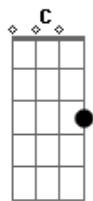

Coldplay - Charlie Brown

Tom: G

Intro: Em C G Em C Am

Varição-Intro

/ = slide
s = slide
h = hammer-on

Em C G
I stole a key,
Em C
Took a car downtown where the lost boys meet,
Am
I took a car downtown and took what they offered me.
Em C G
To set me free,
Em C
I saw the lights go down at the end of the scene,
Am
I saw the lights go down and they're standing in front of me.

(Intro)

Em C G
My scarecrow dreams,
Em C
When they smash my heart into smitharines,
Am
I be a bright red rose come bursting the concrete.

Em C G
Be the cartoon heart,
C
Light a fire, light a spark,
D C
Light a fire, a flame in my heart.
We'll run wild,

(Intro 2x)

D
All the boys, all the girls,
C G
All that matters in the world

D
All the boys, all the girls,
C G
All the madness that occurs

D
All the high's, all the low's,

C
We'll run riot,
We'll be glowing in the dark

(Intro 3x)

Em C G
So we'll soar
C
Luminous and wired
G
We'll be glowing in the dark.

Acordes

© ukulele-chords.com

© ukulele-chords.com

© ukulele-chords.com

© ukulele-chords.com

© ukulele-chords.com