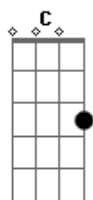

Coldplay - Charlie Brown

Tom: G

Intro: Em C G Em C Am

Varição-Intro

/ = slide
s = slide
h = hammer-on

Em C G
I stole a key,
Em C
Took a car downtown where the lost boys meet,
Am
I took a car downtown and took what they offered me.
Em C G
To set me free,
Em C
I saw the lights go down at the end of the scene,
Am
I saw the lights go down and they're standing in front of me.

(Intro)

Em C G
My scarecrow dreams,
Em C
When they smash my heart into smitharines,
Am
I be a bright red rose come bursting the concrete.

Em C G
Be the cartoon heart,
C
Light a fire, light a spark,
D C
Light a fire, a flame in my heart.
We'll run wild,

(Intro 2x)

D
All the boys, all the girls,
C G
All that matters in the world
D
All the boys, all the girls,
C G
All the madness that occurs
D
All the high's, all the low's,

C
We'll run riot,
We'll be glowing in the dark

(Intro 3x)

Em C G
So we'll soar
C
Luminous and wired
G
We'll be glowing in the dark.

Acordes

© ukulele-chords.com

© ukulele-chords.com

© ukulele-chords.com

© ukulele-chords.com

© ukulele-chords.com