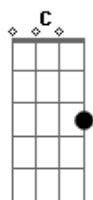

© ukulele-chords.com