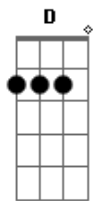

Coldplay - Charlie Brown

Tom: G

Intro: Em C G Em C Am

Varição-Intro

/ = slide
s = slide
h = hammer-on

Em C G
I stole a key,
Em C
Took a car downtown where the lost boys meet,
Am
I took a car downtown and took what they offered me.
Em C G
To set me free,
Em C
I saw the lights go down at the end of the scene,
Am
I saw the lights go down and they're standing in front of me.

(Intro)

Em C G
My scarecrow dreams,
Em C
When they smash my heart into smitharines,
Am
I be a bright red rose come bursting the concrete.

Em C G
Be the cartoon heart,
C
Light a fire, light a spark,
D C
Light a fire, a flame in my heart.
We'll run wild,

(Intro 2x)

D
All the boys, all the girls,
C G
All that matters in the world

D
All the boys, all the girls,
C G
All the madness that occurs

D
All the high's, all the low's,

C
We'll run riot,
We'll be glowing in the dark

(Intro 3x)

Em C G
So we'll soar
C
Luminous and wired
G
We'll be glowing in the dark.

Acordes

© ukulele-chords.com

© ukulele-chords.com

© ukulele-chords.com

© ukulele-chords.com

© ukulele-chords.com