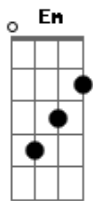

Coldplay - Charlie Brown

Tom: G

Intro: Em C G Em C Am

Varição-Intro

/ = slide
s = slide
h = hammer-on

Em C G
I stole a key,
Em C
Took a car downtown where the lost boys meet,
Am
I took a car downtown and took what they offered me.
Em C G
To set me free,
Em C
I saw the lights go down at the end of the scene,
Am
I saw the lights go down and they're standing in front of me.

(Intro)

Em C G
My scarecrow dreams,
Em C
When they smash my heart into smitharines,
Am
I be a bright red rose come bursting the concrete.

Em C G
Be the cartoon heart,
C
Light a fire, light a spark,
D C
Light a fire, a flame in my heart.
We'll run wild,

(Intro 2x)

D
All the boys, all the girls,
C G
All that matters in the world

D
All the boys, all the girls,
C G
All the madness that occurs

D
All the high's, all the low's,

C
We'll run riot,
We'll be glowing in the dark

(Intro 3x)

Em C G
So we'll soar
C
Luminous and wired
G
We'll be glowing in the dark.

Acordes

© ukulele-chords.com

© ukulele-chords.com

© ukulele-chords.com

© ukulele-chords.com

© ukulele-chords.com