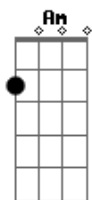

© ukulele-chords.com