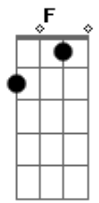

Coldplay - Bigger Stronger

Tom: F

chorus:
Am F C
i wanna be bigger, stronger drive a faster car

to take me anywhere in seconds,
D2 Am
to take me anywhere i wanna go
F C
and drive around a faster car

(repeat once)

then
(C)
i will settle for nothing less
D2 Am (Am)
i will settle for nothing less

(Chorus)

Dm Dm Gm

i think i want to change my attitude
C Gm Em A
i think i want to change my oxygen
Dm Dm Gm C Gm
i think i want to change my air, my atmosphere,
Em A (A)
i want to reach out

(Am, D, Am, D) x 2

(Verse)

(Chorus)
then solo bit i havent worked out yet :)

Am D Am D
bigger and better, bigger and better
Am D Am D
bigger and better, bigger and better
Am F C
bigger, stronger drive a faster car,
D2 Am
at the touch of a button i can go anywhere i wanna go

Acordes

© ukulele-chords.com