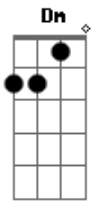

© ukulele-chords.com