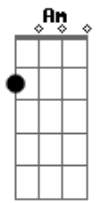

© ukulele-chords.com