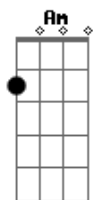

© ukulele-chords.com