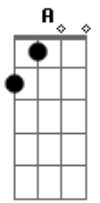

© ukulele-chords.com