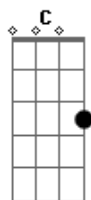

© ukulele-chords.com