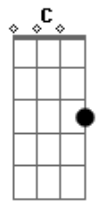

© ukulele-chords.com