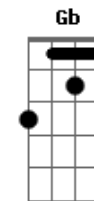

© ukulele-chords.com