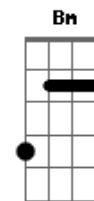

© ukulele-chords.com