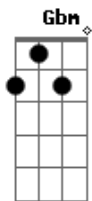

Coldplay - Atlas

Tom: **D**

Intro: **Em**

Em **Gbm**
Some saw the sun
Am **E**
Some saw the smoke
Bm **Gb**
Some heard the gun
Dbm **Bm**
Some bent the bow
D **Em**
Sometimes the wire
D **Gb** **Bm**
Must be tense for the note
Em **Gbm** **Em**
Caugth in the fire, say ho
A **E**
We're about to explode.

Refrão:

Bm
Carry your world,
D **A**
I'll carry your world.
E **Bm**
Carry your world,
D **A**

I'll carry your world.

Passagem do meio: **Em**, **Gbm**

Am **E**
Some far away
Bm **Gb**
Some search for gold
Dbm **Bm**
Some dragon to slay
D **Em** **D** **Gb** **Bm**
Heaven we hope is just up the road
Em **Gbm** **Em**
Show me the way Lord, because I
A **E**
I'm about to explode.

Bm
Carry your world,
D **A**
I'll carry your world.
E **Bm**
Carry your world,
D **A**
I'll carry your world.

(Refrão 3x)

Término: **Em** **Gbm** **F** **E**

Acordes

© ukulele-chords.com

© ukulele-chords.com