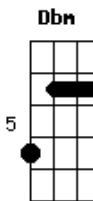

© ukulele-chords.com