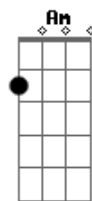

© ukulele-chords.com