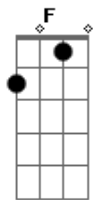

Coldplay - Atlas

Tom: **D**

Intro: **Em**

Em **Gbm**
Some saw the sun
Am **E**
Some saw the smoke
Bm **Gb**
Some heard the gun
Dbm **Bm**
Some bent the bow
D **Em**
Sometimes the wire
D **Gb** **Bm**
Must be tense for the note
Em **Gbm** **Em**
Caugth in the fire, say ho
A **E**
We're about to explode.

Refrão:

Bm
Carry your world,
D **A**
I'll carry your world.
E **Bm**
Carry your world,
D **A**

I'll carry your world.

Passagem do meio: **Em**, **Gbm**

Am **E**
Some far away
Bm **Gb**
Some search for gold
Dbm **Bm**
Some dragon to slay
D **Em** **D** **Gb** **Bm**
Heaven we hope is just up the road
Em **Gbm** **Em**
Show me the way Lord, because I
A **E**
I'm about to explode.

Bm
Carry your world,
D **A**
I'll carry your world.
E **Bm**
Carry your world,
D **A**
I'll carry your world.

(Refrão 3x)

Término: **Em** **Gbm** **F** **E**

Acordes

© ukulele-chords.com

© ukulele-chords.com

© ukulele-chords.com

© ukulele-chords.com

© ukulele-chords.com

© ukulele-chords.com

© ukulele-chords.com

© ukulele-chords.com

© ukulele-chords.com

© ukulele-chords.com