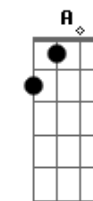

© ukulele-chords.com

© ukulele-chords.com