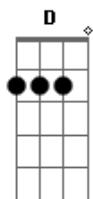

Coldplay - Atlas

Tom: **D**

Intro: **Em**

Em **Gbm7**
Some saw the sun
Am **E**
Some saw the smoke
Bm **Gb**
Some heard the gun
Dbm **Bm**
Some bent the bow
D **Em**
Sometimes the wire
D **Gb** **Bm**
Must be tense for the note
Em **Gbm7** **Em**
Caugth in the fire, say ho
A **E**
We're about to explode.

Refrão:

Bm
Carry your world,
D **A**
I'll carry your world.
E **Bm**
Carry your world,
D **A**

I'll carry your world.

Passagem do meio: **Em**, **Gbm7**

Am **E**
Some far away
Bm **Gb**
Some search for gold
Dbm **Bm**
Some dragon to slay
D **Em** **D** **Gb** **Bm**
Heaven we hope is just up the road
Em **Gbm7** **Em**
Show me the way Lord, because I
A **E**
I'm about to explode.

Bm
Carry your world,
D **A**
I'll carry your world.
E **Bm**
Carry your world,
D **A**
I'll carry your world.

(Refrão 3x)

Término: **Em** **Gbm7** **F** **E**

Acordes