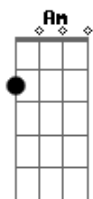

© ukulele-chords.com