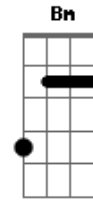

© ukulele-chords.com