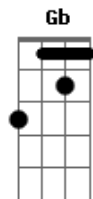

© ukulele-chords.com