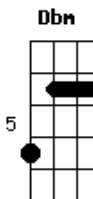

© ukulele-chords.com