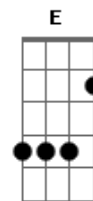

© ukulele-chords.com