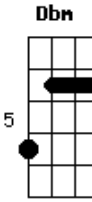

© ukulele-chords.com