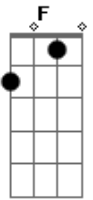

© ukulele-chords.com