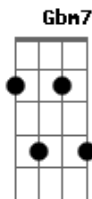

Coldplay - Atlas

Tom: **D**

Intro: **Em**

Em **Gbm7**
Some saw the sun
Am **E**
Some saw the smoke
Bm **Gb**
Some heard the gun
Dbm **Bm**
Some bent the bow
D **Em**
Sometimes the wire
D **Gb** **Bm**
Must be tense for the note
Em **Gbm7** **Em**
Caugth in the fire, say ho
A **E**
We're about to explode.

Refrão:

Bm
Carry your world,
D **A**
I'll carry your world.
E **Bm**
Carry your world,
D **A**

I'll carry your world.

Passagem do meio: **Em**, **Gbm7**

Am **E**
Some far away
Bm **Gb**
Some search for gold
Dbm **Bm**
Some dragon to slay
D **Em** **D** **Gb** **Bm**
Heaven we hope is just up the road
Em **Gbm7** **Em**
Show me the way Lord, because I
A **E**
I'm about to explode.

Bm
Carry your world,
D **A**
I'll carry your world.
E **Bm**
Carry your world,
D **A**
I'll carry your world.

(Refrão 3x)

Término: **Em** **Gbm7** **F** **E**

Acordes

© ukulele-chords.com

© ukulele-chords.com