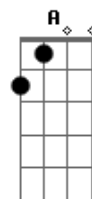

© ukulele-chords.com

© ukulele-chords.com