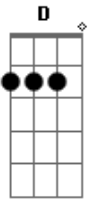

Coldplay - Atlas

Tom: D

Intro: Em

Em Gbm7
Some saw the sun
Am E
Some saw the smoke
Bm Gb
Some heard the gun
Dbm Bm
Some bent the bow
D Em
Sometimes the wire
D Gb Bm
Must be tense for the note
Em Gbm7 Em
Caught in the fire, say ho
A E
We're about to explode.

Refrão:

Bm
Carry your world,
D A
I'll carry your world.
E Bm
Carry your world,
D A

I'll carry your world.

Passagem do meio: Em, Gbm7

Am E
Some far away
Bm Gb
Some search for gold
Dbm Bm
Some dragon to slay
D Em D Gb Bm
Heaven we hope is just up the road
Em Gbm7 Em
Show me the way Lord, because I
A E
I'm about to explode.

Bm
Carry your world,
D A
I'll carry your world.
E Bm
Carry your world,
D A
I'll carry your world.

(Refrão 3x)

Término: Em Gbm7 F E

Acordes

© ukulele-chords.com