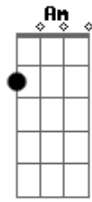

Coldplay - Atlas

Tom: D

Intro: Em

Em Gbm7
Some saw the sun
Am E
Some saw the smoke
Bm Gb
Some heard the gun
Dbm Bm
Some bent the bow
D Em
Sometimes the wire
D Gb Bm
Must be tense for the note
Em Gbm7 Em
Caught in the fire, say ho
A E
We're about to explode.

Refrão:

Bm
Carry your world,
D A
I'll carry your world.
E Bm
Carry your world,
D A

I'll carry your world.

Passagem do meio: Em, Gbm7

Am E
Some far away
Bm Gb
Some search for gold
Dbm Bm
Some dragon to slay
D Em D Gb Bm
Heaven we hope is just up the road
Em Gbm7 Em
Show me the way Lord, because I
A E
I'm about to explode.

Bm
Carry your world,
D A
I'll carry your world.
E Bm
Carry your world,
D A
I'll carry your world.

(Refrão 3x)

Término: Em Gbm7 F E

Acordes

© ukulele-chords.com

© ukulele-chords.com

© ukulele-chords.com

© ukulele-chords.com