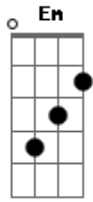

Coldplay - Atlas

Tom: D

Intro: Em

Em Gbm7
Some saw the sun
Am E
Some saw the smoke
Bm Gb
Some heard the gun
Dbm Bm
Some bent the bow
D Em
Sometimes the wire
D Gb Bm
Must be tense for the note
Em Gbm7 Em
Caught in the fire, say ho
A E
We're about to explode.

Refrão:

Bm
Carry your world,
D A
I'll carry your world.
E Bm
Carry your world,
D A

I'll carry your world.

Passagem do meio: Em, Gbm7

Am E
Some far away
Bm Gb
Some search for gold
Dbm Bm
Some dragon to slay
D Em D Gb Bm
Heaven we hope is just up the road
Em Gbm7 Em
Show me the way Lord, because I
A E
I'm about to explode.

Bm
Carry your world,
D A
I'll carry your world.
E Bm
Carry your world,
D A
I'll carry your world.

(Refrão 3x)

Término: Em Gbm7 F E

Acordes

© ukulele-chords.com

© ukulele-chords.com

© ukulele-chords.com

© ukulele-chords.com