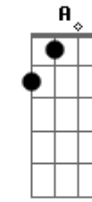

© ukulele-chords.com