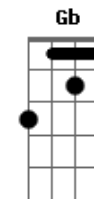

© ukulele-chords.com