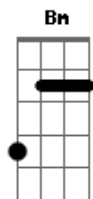

© ukulele-chords.com