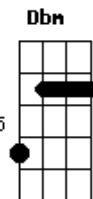

© ukulele-chords.com