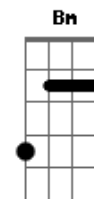

© ukulele-chords.com