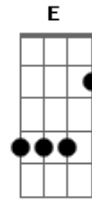

Coldplay - Atlas

Tom: D

Intro: Em

Em Gbm7
Some saw the sun
Am E
Some saw the smoke
Bm Gb
Some heard the gun
Dbm Bm
Some bent the bow
D Em
Sometimes the wire
D Gb Bm
Must be tense for the note
Em Gbm7 Em
Caught in the fire, say ho
A E
We're about to explode.

Refrão:

Bm
Carry your world,
D A
I'll carry your world.
E Bm
Carry your world,
D A

I'll carry your world.

Passagem do meio: Em, Gbm7

Am E
Some far away
Bm Gb
Some search for gold
Dbm Bm
Some dragon to slay
D Em D Gb Bm
Heaven we hope is just up the road
Em Gbm7 Em
Show me the way Lord, because I
A E
I'm about to explode.

Bm
Carry your world,
D A
I'll carry your world.
E Bm
Carry your world,
D A
I'll carry your world.

(Refrão 3x)

Término: Em Gbm7 F E

Acordes

© ukulele-chords.com

© ukulele-chords.com

© ukulele-chords.com

© ukulele-chords.com