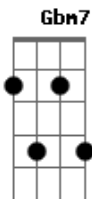

Coldplay - Atlas

Tom: **D**

Intro: **Em**

Em **Gbm7**
Some saw the sun
Am **E**
Some saw the smoke
Bm **Gb**
Some heard the gun
Dbm **Bm**
Some bent the bow
D **Em**
Sometimes the wire
D **Gb** **Bm**
Must be tense for the note
Em **Gbm7** **Em**
Caugth in the fire, say ho
A **E**
We're about to explode.

Refrão:

Bm
Carry your world,
D **A**
I'll carry your world.
E **Bm**
Carry your world,
D **A**

I'll carry your world.

Passagem do meio: **Em**, **Gbm7**

Am **E**
Some far away
Bm **Gb**
Some search for gold
Dbm **Bm**
Some dragon to slay
D **Em** **D** **Gb** **Bm**
Heaven we hope is just up the road
Em **Gbm7** **Em**
Show me the way Lord, because I
A **E**
I'm about to explode.

Bm
Carry your world,
D **A**
I'll carry your world.
E **Bm**
Carry your world,
D **A**
I'll carry your world.

(Refrão 3x)

Término: **Em** **Gbm7** **F** **E**

Acordes

© ukulele-chords.com

© ukulele-chords.com