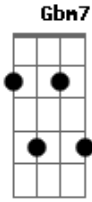

Coldplay - Atlas

Tom: D

Intro: Em

Em Gbm7
Some saw the sun
Am E
Some saw the smoke
Bm Gb
Some heard the gun
Dbm Bm
Some bent the bow
D Em
Sometimes the wire
D Gb Bm
Must be tense for the note
Em Gbm7 Em
Caught in the fire, say ho
A E
We're about to explode.

Refrão:

Bm
Carry your world,
D A
I'll carry your world.
E Bm
Carry your world,
D A

I'll carry your world.

Passagem do meio: Em, Gbm7

Am E
Some far away
Bm Gb
Some search for gold
Dbm Bm
Some dragon to slay
D Em D Gb Bm
Heaven we hope is just up the road
Em Gbm7 Em
Show me the way Lord, because I
A E
I'm about to explode.

Bm
Carry your world,
D A
I'll carry your world.
E Bm
Carry your world,
D A
I'll carry your world.

(Refrão 3x)

Término: Em Gbm7 F E

Acordes

© ukulele-chords.com

© ukulele-chords.com

© ukulele-chords.com

© ukulele-chords.com