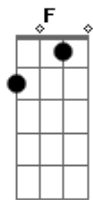

Coldplay - Atlas

Tom: D

Intro: Em

Em Gbm7
Some saw the sun
Am E
Some saw the smoke
Bm Gb
Some heard the gun
Dbm Bm
Some bent the bow
D Em
Sometimes the wire
D Gb Bm
Must be tense for the note
Em Gbm7 Em
Caught in the fire, say ho
A E
We're about to explode.

Refrão:

Bm
Carry your world,
D A
I'll carry your world.
E Bm
Carry your world,
D A

I'll carry your world.

Passagem do meio: Em, Gbm7

Am E
Some far away
Bm Gb
Some search for gold
Dbm Bm
Some dragon to slay
D Em D Gb Bm
Heaven we hope is just up the road
Em Gbm7 Em
Show me the way Lord, because I
A E
I'm about to explode.

Bm
Carry your world,
D A
I'll carry your world.
E Bm
Carry your world,
D A
I'll carry your world.

(Refrão 3x)

Término: Em Gbm7 F E

Acordes

© ukulele-chords.com

© ukulele-chords.com

© ukulele-chords.com

© ukulele-chords.com

© ukulele-chords.com

© ukulele-chords.com

© ukulele-chords.com

© ukulele-chords.com

© ukulele-chords.com

© ukulele-chords.com