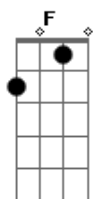

Coldplay - Atlas

Tom: **D**

Intro: **Em**

Em **Gbm7**
Some saw the sun
Am **E**
Some saw the smoke
Bm **Gb**
Some heard the gun
Dbm **Bm**
Some bent the bow
D **Em**
Sometimes the wire
D **Gb** **Bm**
Must be tense for the note
Em **Gbm7** **Em**
Caugth in the fire, say ho
A **E**
We're about to explode.

Refrão:

Bm
Carry your world,
D **A**
I'll carry your world.
E **Bm**
Carry your world,
D **A**

I'll carry your world.

Passagem do meio: **Em**, **Gbm7**

Am **E**
Some far away
Bm **Gb**
Some search for gold
Dbm **Bm**
Some dragon to slay
D **Em** **D** **Gb** **Bm**
Heaven we hope is just up the road
Em **Gbm7** **Em**
Show me the way Lord, because I
A **E**
I'm about to explode.

Bm
Carry your world,
D **A**
I'll carry your world.
E **Bm**
Carry your world,
D **A**
I'll carry your world.

(Refrão 3x)

Término: **Em** **Gbm7** **F** **E**

Acordes

© ukulele-chords.com

© ukulele-chords.com

© ukulele-chords.com

© ukulele-chords.com

© ukulele-chords.com

© ukulele-chords.com

© ukulele-chords.com

© ukulele-chords.com

© ukulele-chords.com

© ukulele-chords.com