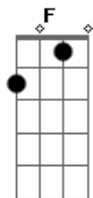

Coldplay - Atlas

Tom: **D**

Intro: **Em**

Em **Gbm7**
Some saw the sun
Am **E**
Some saw the smoke
Bm **Gb**
Some heard the gun
Dbm **Bm**
Some bent the bow
D **Em**
Sometimes the wire
D **Gb** **Bm**
Must be tense for the note
Em **Gbm7** **Em**
Caugth in the fire, say ho
A **E**
We're about to explode.

Refrão:

Bm
Carry your world,
D **A**
I'll carry your world.
E **Bm**
Carry your world,
D **A**

I'll carry your world.

Passagem do meio: **Em**, **Gbm7**

Am **E**
Some far away
Bm **Gb**
Some search for gold
Dbm **Bm**
Some dragon to slay
D **Em** **D** **Gb** **Bm**
Heaven we hope is just up the road
Em **Gbm7** **Em**
Show me the way Lord, because I
A **E**
I'm about to explode.

Bm
Carry your world,
D **A**
I'll carry your world.
E **Bm**
Carry your world,
D **A**
I'll carry your world.

(Refrão 3x)

Término: **Em** **Gbm7** **F** **E**

Acordes

© ukulele-chords.com

© ukulele-chords.com

© ukulele-chords.com

© ukulele-chords.com

© ukulele-chords.com

© ukulele-chords.com

© ukulele-chords.com

© ukulele-chords.com

© ukulele-chords.com

© ukulele-chords.com