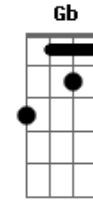

© ukulele-chords.com