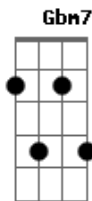

© ukulele-chords.com