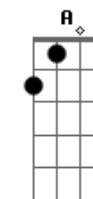

© ukulele-chords.com

© ukulele-chords.com