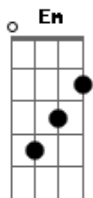

© ukulele-chords.com