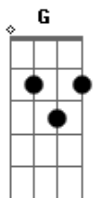

Coldplay - Another's Arms

Tom: G

Intro: Em G D D

Em G
Late night watching TV,
D D
used to be you here beside me,
Em G
used to be your arms around me,
D D
your body on my body.

Em G
When the pin just rips right through me,
D Am
Another's arms, another's arms,
Em G
When the world means nothing to me,
D Am
Another's arms, another's arms,

(Em G D D)

Em G
Late night watching TV,
D D
used to be you here beside me,
Em G
Is there someone there to reach me?
D D
someone there to find me...

Em G
When the world just splits right through me,
D Am

Another's arms, another's arms,
Em G
It's just torching through me,
D Am
Another's arms, another's arms,

Em G
Got to put yourself into it,
D Am
Another's arms, another's arms,
Em G
Love means nothing to me,
D Am
Another's arms, another's arms...

(Em G D D x3)
(C Bm) Em G D D G G x2)

Em G
Got to put yourself into me,
D Am
Another's arms, another's arms,
Em G
Put yourself right through me,
D Am
Another's arms, another's arms,

Em G
Late night watching TV,
D D
wish that you were here beside me,
Em G
wish that your arms were around me,
D D
your body on my body.

Acordes

© ukulele-chords.com