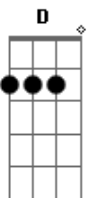

© ukulele-chords.com