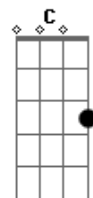

© ukulele-chords.com