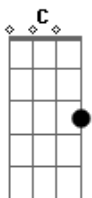

© ukulele-chords.com