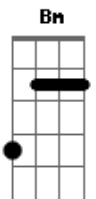

© ukulele-chords.com