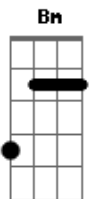

© ukulele-chords.com