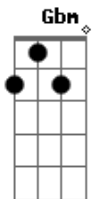

© ukulele-chords.com