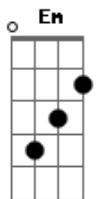

© ukulele-chords.com