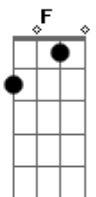

Coldplay - Amazing Day

Tom: F

(com acordes na forma de Capotraste na 3ª casa D)

Intro: D Bm G Em A Bm G A (2x)

Primeira Parte:

D Bm G Em
Sat on a roof, named every star
A Bm G A
Shed every bruise and showed every scar
D Bm G Em
Sat on a roof, your hand in mine, singing
A Bm G A
"Life has a beautiful, crazy design"

Refrão:

G A
And time seemed to say
Gbm G D
"Forget the world and its weight"
Em A
Here, I just wanna stay
A Gbm G
Amazing day, amazing day

D Bm G Em A Bm G A

Segunda Parte:

D Bm G Em
Sat on a roof, named every star and
A Bm G A

Showed me a place where you can be who you are

Refrão:

G A
And the view, the whole Milky Way
Gbm G D
In your eyes, I'm drifting away
Em A
And in your arms, I just wanna sway
A Gbm G
Amazing day, amazing day
A Gbm G
Amazing day, amazing day

D Bm G Em A Bm G A (2x)

Ultima Parte:

G A
And I asked every book, poetry, chime
Gbm G D
"Can there be breaks, in the chaos sometimes?"
Em A
Oh, thanks God, You must've heard when I prayed
G
'Cause now I always want to feel this way
A Gbm G
Amazing day, amazing day
A Gbm G
Amazing day, amazing day
D
Yeah, today

Acordes

© ukulele-chords.com