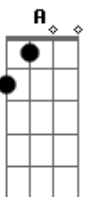

© ukulele-chords.com