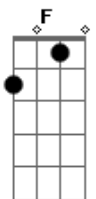

Coldplay - Amazing Day

Tom: F

(com acordes na forma de Capotraste na 3ª casa D)
Intro: D Bm G Em A Bm G A (2x)

Primeira Parte:

D Bm G Em
Sat on a roof, named every star
A Bm G A
Shed every bruise and showed every scar
D Bm G Em
Sat on a roof, your hand in mine, singing
A Bm G A
"Life has a beautiful, crazy design"

Refrão:

G A
And time seemed to say
Gbm G D
"Forget the world and its weight"
Em A
Here, I just wanna stay
A Gbm G
Amazing day, amazing day
D Bm G Em A Bm G A

Segunda Parte:

D Bm G Em
Sat on a roof, named every star and
A Bm G A

Showed me a place where you can be who you are

Refrão:

G A
And the view, the whole Milky Way
Gbm G D
In your eyes, I'm drifting away
Em A
And in your arms, I just wanna sway
A Gbm G
Amazing day, amazing day
A Gbm G
Amazing day, amazing day
D Bm G Em A Bm G A (2x)

Ultima Parte:

G A
And I asked every book, poetry, chime
Gbm G D
"Can there be breaks, in the chaos sometimes?"
Em A
Oh, thanks God, You must've heard when I prayed
G
'Cause now I always want to feel this way
A Gbm G
Amazing day, amazing day
A Gbm G
Amazing day, amazing day
D
Yeah, today

Acordes

© ukulele-chords.com