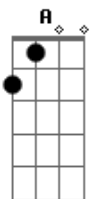

© ukulele-chords.com