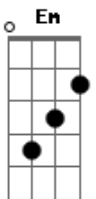

© ukulele-chords.com