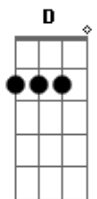

© ukulele-chords.com