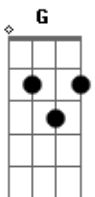

© ukulele-chords.com