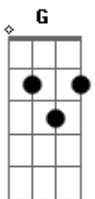

© ukulele-chords.com