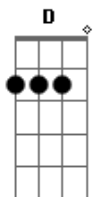

© ukulele-chords.com