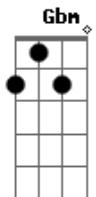

© ukulele-chords.com