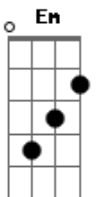

© ukulele-chords.com