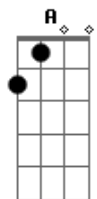

© ukulele-chords.com