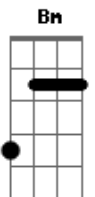

© ukulele-chords.com