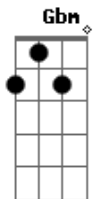

© ukulele-chords.com