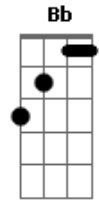

© ukulele-chords.com