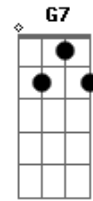

© ukulele-chords.com