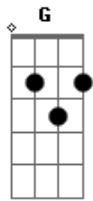

Coldplay - ALL MY LOVE

tom:

A (forma dos acordes no tom de G)

Capostrate na 2ª casa

Intro: Bm Em Am D7
G G7

[Primeira Parte]

Am D7
We've been through low
G
Been through sunshine, been through snow Em
Am D7 Em G (G Ab A Bb)
All the colours of the weather
Am D7
We've been through high
G Em
Every corner of the sky
F C D7
And still we're holding on together

(Am D7 G Em)
(Am D7 Em D)
(G Ab A Bb)

[Segunda Parte]

Am D7
And till I die
G Em

Acordes

© ukulele-chords.com

© ukulele-chords.com

© ukulele-chords.com

© ukulele-chords.com