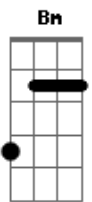

Coldplay - ALL MY LOVE

tom:

A (forma dos acordes no tom de G)

Capostrate na 2ª casa

Intro: Bm Em Am D7
G G7

[Primeira Parte]

Am D7
We've been through low
G
Been through sunshine, been through snow Em
Am D7 Em G (G Ab A Bb)
All the colours of the weather
Am D7
We've been through high
G Em
Every corner of the sky
F C D7
And still we're holding on together

(Am D7 G Em)
(Am D7 Em D)
(G Ab A Bb)

[Segunda Parte]

Am D7
And till I die
G Em

Acordes

© ukulele-chords.com

© ukulele-chords.com

© ukulele-chords.com

© ukulele-chords.com