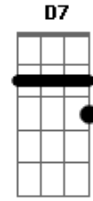

© ukulele-chords.com