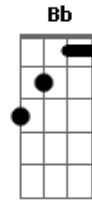

© ukulele-chords.com