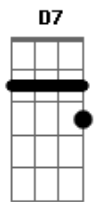

© ukulele-chords.com