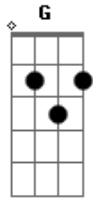

Coldplay - ALL MY LOVE

tom:

A (forma dos acordes no tom de G)

Capostrate na 2ª casa

Intro: Bm Em Am D7
G G7

[Primeira Parte]

Am D7
We've been through low
G
Been through sunshine, been through snow Em
Am D7 Em G (G Ab A Bb)
All the colours of the weather
Am D7
We've been through high
G Em
Every corner of the sky
F C D7
And still we're holding on together

(Am D7 G Em)
(Am D7 Em D)
(G Ab A Bb)

[Segunda Parte]

Am D7
And till I die
G Em

Acordes

© ukulele-chords.com

© ukulele-chords.com

© ukulele-chords.com

© ukulele-chords.com