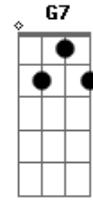

© ukulele-chords.com