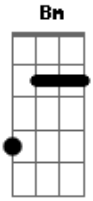

Coldplay - ALL MY LOVE

tom:

A (forma dos acordes no tom de G)

Capostrate na 2ª casa

Intro: Bm Em Am D7
G G7

[Primeira Parte]

Am D7
We've been through low
G
Been through sunshine, been through snow Em
Am D7 Em G (G Ab A Bb)
All the colours of the weather
Am D7
We've been through high
G Em
Every corner of the sky
F C D7
And still we're holding on together

(Am D7 G Em)
(Am D7 Em D)
(G Ab A Bb)

[Segunda Parte]

Am D7
And till I die
G Em

Acordes

© ukulele-chords.com

© ukulele-chords.com

© ukulele-chords.com

© ukulele-chords.com