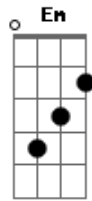

Coldplay - ALL MY LOVE

tom:

A (forma dos acordes no tom de G)

Capostrate na 2ª casa

Intro: Bm Em Am D7
G G7

[Primeira Parte]

Am D7
We've been through low
G
Been through sunshine, been through snow Em
Am D7 Em G (G Ab A Bb)
All the colours of the weather
Am D7
We've been through high
G Em
Every corner of the sky
F C D7
And still we're holding on together

(Am D7 G Em)
(Am D7 Em D)
(G Ab A Bb)

[Segunda Parte]

Am D7
And till I die
G Em

Acordes

© ukulele-chords.com

© ukulele-chords.com

© ukulele-chords.com

© ukulele-chords.com