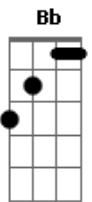

© ukulele-chords.com