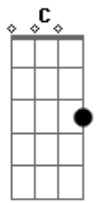

© ukulele-chords.com