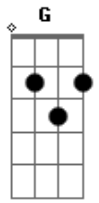

Coldplay - ALL MY LOVE

tom:

A (forma dos acordes no tom de G)

Capostrate na 2ª casa

Intro: Bm Em Am D7
G G7

[Primeira Parte]

Am D7
We've been through low
G
Been through sunshine, been through snow Em
Am D7 Em G (G Ab A Bb)
All the colours of the weather
Am D7
We've been through high
G Em
Every corner of the sky
F C D7
And still we're holding on together

(Am D7 G Em)
(Am D7 Em D)
(G Ab A Bb)

[Segunda Parte]

Am D7
And till I die
G Em

Acordes

© ukulele-chords.com

© ukulele-chords.com

© ukulele-chords.com

© ukulele-chords.com