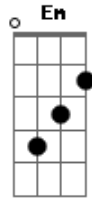

Coldplay - ALL MY LOVE

tom:

A (forma dos acordes no tom de G)

Capostrate na 2ª casa

Intro: Bm Em Am D7
G G7

[Primeira Parte]

Am D7
We've been through low
G
Been through sunshine, been through snow Em
Am D7 Em G (G Ab A Bb)
All the colours of the weather
Am D7
We've been through high
G Em
Every corner of the sky
F C D7
And still we're holding on together

(Am D7 G Em)
(Am D7 Em D)
(G Ab A Bb)

[Segunda Parte]

Am D7
And till I die
G Em

Acordes

© ukulele-chords.com

© ukulele-chords.com

© ukulele-chords.com

© ukulele-chords.com