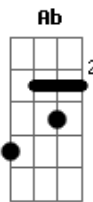

© ukulele-chords.com