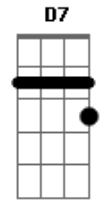

© ukulele-chords.com