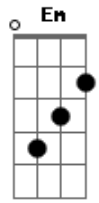

Coldplay - ALL MY LOVE

tom:

A (forma dos acordes no tom de G)

Capostrate na 2ª casa

Intro: Bm Em Am D7
G G7

[Primeira Parte]

Am D7
We've been through low
G
Been through sunshine, been through snow Em
Am D7 Em G (G Ab A Bb)
All the colours of the weather
Am D7
We've been through high
G Em
Every corner of the sky
F C D7
And still we're holding on together

(Am D7 G Em)
(Am D7 Em D)
(G Ab A Bb)

[Segunda Parte]

Am D7
And till I die
G Em

Acordes

© ukulele-chords.com

© ukulele-chords.com

© ukulele-chords.com

© ukulele-chords.com