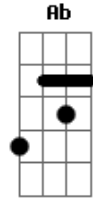

© ukulele-chords.com