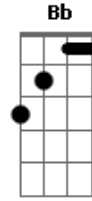

© ukulele-chords.com