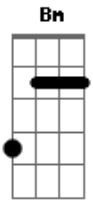

Coldplay - ALL MY LOVE

tom:

A (forma dos acordes no tom de G)

Capostrate na 2ª casa

Intro: Bm Em Am D7
G G7

[Primeira Parte]

Am D7
We've been through low
G
Been through sunshine, been through snow Em
Am D7 Em G (G Ab A Bb)
All the colours of the weather
Am D7
We've been through high
G Em
Every corner of the sky
F C D7
And still we're holding on together

(Am D7 G Em)
(Am D7 Em D)
(G Ab A Bb)

[Segunda Parte]

Am D7
And till I die
G Em

Acordes

© ukulele-chords.com

© ukulele-chords.com

© ukulele-chords.com

© ukulele-chords.com