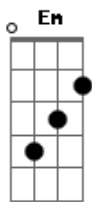

Coldplay - ALL MY LOVE

tom:

A (forma dos acordes no tom de G)

Capostrate na 2ª casa

Intro: Bm Em Am D7
G G7

[Primeira Parte]

Am D7
We've been through low
G
Been through sunshine, been through snow Em
Am D7 Em G (G Ab A Bb)
All the colours of the weather
Am D7
We've been through high
G Em
Every corner of the sky
F C D7
And still we're holding on together

(Am D7 G Em)
(Am D7 Em D)
(G Ab A Bb)

[Segunda Parte]

Am D7
And till I die
G Em

Acordes

© ukulele-chords.com

© ukulele-chords.com

© ukulele-chords.com

© ukulele-chords.com