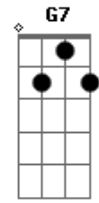

© ukulele-chords.com