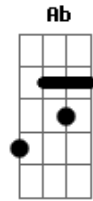

© ukulele-chords.com