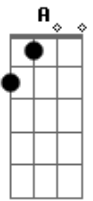

Coldplay - ALL MY LOVE

tom:

A (forma dos acordes no tom de G)

Capostrate na 2ª casa

Intro: Bm Em Am D7
G G7

[Primeira Parte]

Am D7
We've been through low
G
Been through sunshine, been through snow Em
Am D7 Em G (G Ab A Bb)
All the colours of the weather
Am D7
We've been through high
G Em
Every corner of the sky
F C D7
And still we're holding on together

(Am D7 G Em)
(Am D7 Em D)
(G Ab A Bb)

[Segunda Parte]

Am D7
And till I die
G Em

Acordes

© ukulele-chords.com

© ukulele-chords.com

© ukulele-chords.com

© ukulele-chords.com