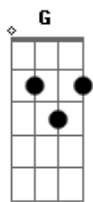

Coldplay - ALL MY LOVE

tom:

A (forma dos acordes no tom de G)

Capostrate na 2ª casa

Intro: Bm Em Am D7
G G7

[Primeira Parte]

Am D7
We've been through low
G
Been through sunshine, been through snow Em
Am D7 Em G (G Ab A Bb)
All the colours of the weather
Am D7
We've been through high
G Em
Every corner of the sky
F C D7
And still we're holding on together

(Am D7 G Em)
(Am D7 Em D)
(G Ab A Bb)

[Segunda Parte]

Am D7
And till I die
G Em

Acordes

© ukulele-chords.com

© ukulele-chords.com

© ukulele-chords.com

© ukulele-chords.com