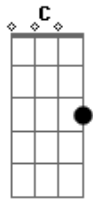

© ukulele-chords.com