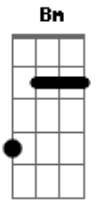

Coldplay - ALL MY LOVE

tom:

A (forma dos acordes no tom de G)

Capostrate na 2ª casa

Intro: Bm Em Am D7
G G7

[Primeira Parte]

Am D7
We've been through low
G
Been through sunshine, been through snow Em
Am D7 Em G (G Ab A Bb)
All the colours of the weather
Am D7
We've been through high
G Em
Every corner of the sky
F C D7
And still we're holding on together

(Am D7 G Em)
(Am D7 Em D)
(G Ab A Bb)

[Segunda Parte]

Am D7
And till I die
G Em

Acordes

© ukulele-chords.com

© ukulele-chords.com

© ukulele-chords.com

© ukulele-chords.com