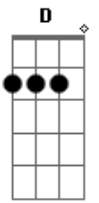

© ukulele-chords.com

Let me hold you if you cry
F C D7
Be my one, two, three, forever

[Refrão]

G Am G C G C
'Cause you got all my love
C G Em D
Whether it rains or pours, I'm all yours
G Am G C
You've got all my love
G Em D
Whether it rains, it remains
Bm Em Am D7 G F
You've got all my love

(Em Am G C D7)
(G D7 G D7)

[Ponte]

G Am G C G C
La-la, la-la, la, lay
C G Em D
Whether it rains or pours, I'm all yours
G Am G C
La-la, la-la, la, lay
G Em D
That's all, all I can say

(G Am G C G C)
(C G Em D)

[Refrão]

G Am G C G C
Ooh, you got all my lov?
C G Em D
Oh, for now and always, till the end of my days
Bm Em Am D7 G F
You got all my love
Em D7 G
You've got all my love