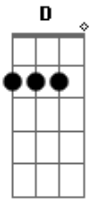

© ukulele-chords.com

Let me hold you if you cry
F C D7
Be my one, two, three, forever

[Refrão]

G Am G C G C
'Cause you got all my love
C G Em D
Whether it rains or pours, I'm all yours
G Am G C
You've got all my love
G Em D
Whether it rains, it remains
Bm Em Am D7 G F
You've got all my love

(Em Am G C D7)
(G D7 G D7)

[Ponte]

G Am G C G C
La-la, la-la, la, lay
C G Em D
Whether it rains or pours, I'm all yours
G Am G C
La-la, la-la, la, lay
G Em D
That's all, all I can say

(G Am G C G C)
(C G Em D)

[Refrão]

G Am G C G C
Ooh, you got all my lov?
C G Em D
Oh, for now and always, till the end of my days
Bm Em Am D7 G F
You got all my love
Em D7 G
You've got all my love