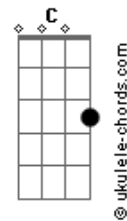

Coldplay - AETERNA

tom:

Bbm (forma dos acordes no tom de **Am**)

Capostrate na 1ª casa

Intro: **Dm F Am G**
Dm F Am G
Dm F Am G
Dm F Am G
Dm F Am G
Dm F Am G

[Primeira Parte]

And for the life of me
Am I couldn't decide just what it could be
Am Eyes so hypnotised
'Cause when you look at me
Am There's something inside hallucinatory
Am Took my soul to heaven

[Refrão]

Dm This must be bliss
Must be for this I exist
'Cause I always, I always
Em I always want to feel like this
Dm Oh, this must be bliss
This extraordinariness
G And I always, I always
Em I always want to feel like this

(**Dm F Am G**)

Acordes

(**Dm F Am G**)

[Segunda Parte]

Dm All together now, feel it flow
Dm F Feel it flow, we're all together now, so
Dm All together now, feel it flow
Dm F Feel it flow, we're all together now, oh

[Refrão]

Dm This must be bliss
Must be for this I exist
'Cause I always, I always
Em I always want to feel like this
Dm Oh, this must be bliss
This extraordinariness
G And I always, I always
Em I always want to feel like this

(**Dm F Am G**)

(**Dm F Am G**)

[Final]

G Wena ngiyakuthanda whe
G Wena ngiyakuthanda whe
G Wena ngiyakuthanda whe
G Wena ngiyakuthanda whe