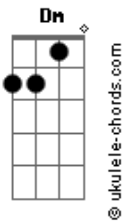

Coldplay - AETERNA

tom:

Bbm (forma dos acordes no tom de **Am**)

Capostrate na 1ª casa

Intro: **Dm F Am G**
Dm F Am G
Dm F Am G
Dm F Am G
Dm F Am G
Dm F Am G

[Primeira Parte]

And for the life of me
Am I couldn't decide just what it could be
Am Eyes so hypnotised
'Cause when you look at me
Am There's something inside hallucinatory
Am Took my soul to heaven

[Refrão]

Dm This must be bliss
Must be for this I exist
'Cause I always, I always
Em I always want to feel like this
Dm Oh, this must be bliss
This extraordinariness
And I always, I always
Em I always want to feel like this

(**Dm F Am G**)

Acordes

(**Dm F Am G**)

[Segunda Parte]

Dm All together now, feel it flow
Feel it flow, we're all together now, so
Dm All together now, feel it flow
Feel it flow, we're all together now, oh

[Refrão]

Dm This must be bliss
Must be for this I exist
'Cause I always, I always
Em I always want to feel like this
Dm Oh, this must be bliss
This extraordinariness
And I always, I always
Em I always want to feel like this

(**Dm F Am G**)

(**Dm F Am G**)

[Final]

G Wena ngiyakuthanda whe
G Wena ngiyakuthanda whe
G Wena ngiyakuthanda whe
G Wena ngiyakuthanda whe