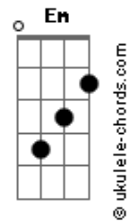

Coldplay - AETERNA

tom:

Bbm (forma dos acordes no tom de **Am**)

Capostrate na 1ª casa

Intro: **Dm F Am G**
Dm F Am G
Dm F Am G
Dm F Am G
Dm F Am G
Dm F Am G

[Primeira Parte]

And for the life of me
Am I couldn't decide just what it could be
Am Eyes so hypnotised
'Cause when you look at me
Am There's something inside hallucinatory
Am Took my soul to heaven

[Refrão]

Dm This must be bliss
Must be for this I exist
'Cause I always, I always
Em I always want to feel like this
Dm Oh, this must be bliss
This extraordinariness
G And I always, I always
Em I always want to feel like this

(**Dm F Am G**)

Acordes

(**Dm F Am G**)

[Segunda Parte]

Dm All together now, feel it flow
Dm F Feel it flow, we're all together now, so
Dm All together now, feel it flow
Dm F Feel it flow, we're all together now, oh

[Refrão]

Dm This must be bliss
Must be for this I exist
'Cause I always, I always
Em I always want to feel like this
Dm Oh, this must be bliss
This extraordinariness
G And I always, I always
Em I always want to feel like this

(**Dm F Am G**)

(**Dm F Am G**)

[Final]

G Wena ngiyakuthanda whe
G Wena ngiyakuthanda whe
G Wena ngiyakuthanda whe
G Wena ngiyakuthanda whe