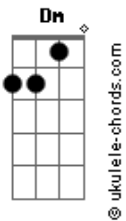

Coldplay - AETERNA

tom:

Bbm (forma dos acordes no tom de **Am**)

Capostrate na 1ª casa

Intro: **Dm F Am G**
Dm F Am G
Dm F Am G
Dm F Am G
Dm F Am G
Dm F Am G

[Primeira Parte]

And for the life of me
Am I couldn't decide just what it could be
Am Eyes so hypnotised
'Cause when you look at me
Am There's something inside hallucinatory
Am Took my soul to heaven

[Refrão]

Dm This must be bliss
Must be for this I exist
'Cause I always, I always
Em I always want to feel like this
Dm Oh, this must be bliss
This extraordinariness
G And I always, I always
Em I always want to feel like this

(**Dm F Am G**)

Acordes

(**Dm F Am G**)

[Segunda Parte]

Dm All together now, feel it flow
Dm F Feel it flow, we're all together now, so
Dm All together now, feel it flow
Dm F Feel it flow, we're all together now, oh

[Refrão]

Dm This must be bliss
Must be for this I exist
'Cause I always, I always
Em I always want to feel like this
Dm Oh, this must be bliss
This extraordinariness
G And I always, I always
Em I always want to feel like this

(**Dm F Am G**)

(**Dm F Am G**)

[Final]

G Wena ngiyakuthanda whe
G Wena ngiyakuthanda whe
G Wena ngiyakuthanda whe
G Wena ngiyakuthanda whe