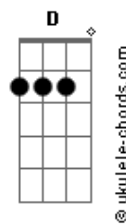

Coldplay - AETERNA

tom:

Bbm (forma dos acordes no tom de **Am**)

Capostrate na 1ª casa

Intro: **Dm F Am G**
Dm F Am G
Dm F Am G
Dm F Am G
Dm F Am G
Dm F Am G

[Primeira Parte]

And for the life of me
Am I couldn't decide just what it could be
Am Eyes so hypnotised
'Cause when you look at me
Am There's something inside hallucinatory
Am Took my soul to heaven

[Refrão]

Dm This must be bliss
Must be for this I exist
'Cause I always, I always
Em I always want to feel like this
Dm Oh, this must be bliss
This extraordinariness
G And I always, I always
Em I always want to feel like this

(**Dm F Am G**)

Acordes

(**Dm F Am G**)

[Segunda Parte]

Dm All together now, feel it flow
Dm F Feel it flow, we're all together now, so
Dm All together now, feel it flow
Dm F Feel it flow, we're all together now, oh

[Refrão]

Dm This must be bliss
Must be for this I exist
'Cause I always, I always
Em I always want to feel like this
Dm Oh, this must be bliss
This extraordinariness
G And I always, I always
Em I always want to feel like this

(**Dm F Am G**)

(**Dm F Am G**)

[Final]

G Wena ngiyakuthanda whe
G Wena ngiyakuthanda whe
G Wena ngiyakuthanda whe
G Wena ngiyakuthanda whe