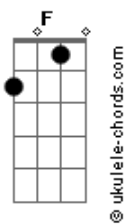

Coldplay - AETERNA

tom:

Bbm (forma dos acordes no tom de **Am**)

Capostrate na 1ª casa

Intro: **Dm F Am G**
Dm F Am G
Dm F Am G
Dm F Am G
Dm F Am G
Dm F Am G

[Primeira Parte]

And for the life of me
Am I couldn't decide just what it could be
Am Eyes so hypnotised
'Cause when you look at me
Am There's something inside hallucinatory
Am Took my soul to heaven

[Refrão]

Dm This must be bliss
Must be for this I exist
'Cause I always, I always
Em I always want to feel like this
Dm Oh, this must be bliss
This extraordinariness
G And I always, I always
Em I always want to feel like this

(**Dm F Am G**)

Acordes

(**Dm F Am G**)

[Segunda Parte]

Dm All together now, feel it flow
Dm F Feel it flow, we're all together now, so
Dm All together now, feel it flow
Dm F Feel it flow, we're all together now, oh

[Refrão]

Dm This must be bliss
Must be for this I exist
'Cause I always, I always
Em I always want to feel like this
Dm Oh, this must be bliss
This extraordinariness
G And I always, I always
Em I always want to feel like this

(**Dm F Am G**)

(**Dm F Am G**)

[Final]

G Wena ngiyakuthanda whe
G Wena ngiyakuthanda whe
G Wena ngiyakuthanda whe
G Wena ngiyakuthanda whe