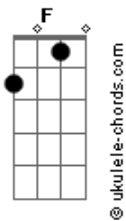

Coldplay - AETERNA

tom:

Bbm (forma dos acordes no tom de **Am**)

Capostrate na 1ª casa

Intro: **Dm F Am G**
Dm F Am G
Dm F Am G
Dm F Am G
Dm F Am G
Dm F Am G

[Primeira Parte]

And for the life of me
Am I couldn't decide just what it could be
Am Eyes so hypnotised
'Cause when you look at me
Am There's something inside hallucinatory
Am Took my soul to heaven

[Refrão]

Dm This must be bliss
Must be for this I exist
'Cause I always, I always
Em I always want to feel like this
Dm Oh, this must be bliss
This extraordinariness
G And I always, I always
Em I always want to feel like this

(**Dm F Am G**)

Acordes

(**Dm F Am G**)

[Segunda Parte]

Dm All together now, feel it flow
Dm F Feel it flow, we're all together now, so
Dm All together now, feel it flow
Dm F Feel it flow, we're all together now, oh

[Refrão]

Dm This must be bliss
Must be for this I exist
'Cause I always, I always
Em I always want to feel like this
Dm Oh, this must be bliss
This extraordinariness
G And I always, I always
Em I always want to feel like this

(**Dm F Am G**)

(**Dm F Am G**)

[Final]

G Wena ngiyakuthanda whe
G Wena ngiyakuthanda whe
G Wena ngiyakuthanda whe
G Wena ngiyakuthanda whe