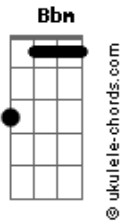

Coldplay - AETERNA

tom:

Bbm (forma dos acordes no tom de **Am**)

Capostrate na 1ª casa

Intro: **Dm F Am G**
Dm F Am G
Dm F Am G
Dm F Am G
Dm F Am G
Dm F Am G

[Primeira Parte]

And for the life of me
Am I couldn't decide just what it could be
Am Eyes so hypnotised
'Cause when you look at me
Am There's something inside hallucinatory
Am Took my soul to heaven

[Refrão]

Dm This must be bliss
Must be for this I exist
'Cause I always, I always
Em I always want to feel like this
Dm Oh, this must be bliss
This extraordinariness
And I always, I always
Em I always want to feel like this

(**Dm F Am G**)

Acordes

(**Dm F Am G**)

[Segunda Parte]

Dm All together now, feel it flow
Feel it flow, we're all together now, so
Dm All together now, feel it flow
Feel it flow, we're all together now, oh

[Refrão]

Dm This must be bliss
Must be for this I exist
'Cause I always, I always
Em I always want to feel like this
Dm Oh, this must be bliss
This extraordinariness
And I always, I always
Em I always want to feel like this

(**Dm F Am G**)

(**Dm F Am G**)

[Final]

G Wena ngiyakuthanda whe
G Wena ngiyakuthanda whe
G Wena ngiyakuthanda whe
G Wena ngiyakuthanda whe