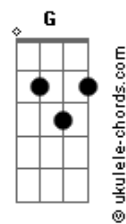

Coldplay - AETERNA

tom:

Bbm (forma dos acordes no tom de **Am**)

Capostrate na 1ª casa

Intro: **Dm F Am G**
Dm F Am G
Dm F Am G
Dm F Am G
Dm F Am G
Dm F Am G

[Primeira Parte]

And for the life of me
Am I couldn't decide just what it could be
Am Eyes so hypnotised
'Cause when you look at me
Am There's something inside hallucinatory
Am Took my soul to heaven

[Refrão]

Dm This must be bliss
Must be for this I exist
'Cause I always, I always
Em I always want to feel like this
Dm Oh, this must be bliss
This extraordinariness
G And I always, I always
Em I always want to feel like this

(**Dm F Am G**)

Acordes

(**Dm F Am G**)

[Segunda Parte]

Dm All together now, feel it flow
Dm F Feel it flow, we're all together now, so
Dm All together now, feel it flow
Dm F Feel it flow, we're all together now, oh

[Refrão]

Dm This must be bliss
Must be for this I exist
'Cause I always, I always
Em I always want to feel like this
Dm Oh, this must be bliss
This extraordinariness
G And I always, I always
Em I always want to feel like this

(**Dm F Am G**)

(**Dm F Am G**)

[Final]

G Wena ngiyakuthanda whe
G Wena ngiyakuthanda whe
G Wena ngiyakuthanda whe
G Wena ngiyakuthanda whe