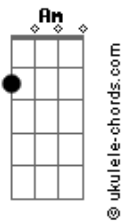

Coldplay - AETERNA

tom:

Bbm (forma dos acordes no tom de **Am**)

Capostrate na 1ª casa

Intro: **Dm F Am G**
Dm F Am G
Dm F Am G
Dm F Am G
Dm F Am G
Dm F Am G

[Primeira Parte]

And for the life of me
Am I couldn't decide just what it could be
Am Eyes so hypnotised
'Cause when you look at me
Am There's something inside hallucinatory
Am Took my soul to heaven

[Refrão]

Dm This must be bliss
Must be for this I exist
'Cause I always, I always
Em I always want to feel like this
Dm Oh, this must be bliss
This extraordinariness
G And I always, I always
Em I always want to feel like this

(**Dm F Am G**)

Acordes

(**Dm F Am G**)

[Segunda Parte]

Dm All together now, feel it flow
Dm F Feel it flow, we're all together now, so
Dm All together now, feel it flow
Dm F Feel it flow, we're all together now, oh

[Refrão]

Dm This must be bliss
Must be for this I exist
'Cause I always, I always
Em I always want to feel like this
Dm Oh, this must be bliss
This extraordinariness
G And I always, I always
Em I always want to feel like this

(**Dm F Am G**)

(**Dm F Am G**)

[Final]

G Wena ngiyakuthanda whe
G Wena ngiyakuthanda whe
G Wena ngiyakuthanda whe
G Wena ngiyakuthanda whe