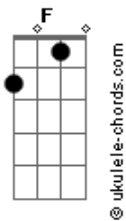

Coldplay - AETERNA

tom:

Bbm (forma dos acordes no tom de **Am**)

Capostrate na 1ª casa

Intro: **Dm F Am G**
Dm F Am G
Dm F Am G
Dm F Am G
Dm F Am G
Dm F Am G

[Primeira Parte]

And for the life of me
Am I couldn't decide just what it could be
Am Eyes so hypnotised
'Cause when you look at me
Am There's something inside hallucinatory
Am Took my soul to heaven

[Refrão]

Dm This must be bliss
Must be for this I exist
'Cause I always, I always
Em I always want to feel like this
Dm Oh, this must be bliss
This extraordinariness
And I always, I always
Em I always want to feel like this

(**Dm F Am G**)

Acordes

(**Dm F Am G**)

[Segunda Parte]

Dm All together now, feel it flow
Feel it flow, we're all together now, so
Dm All together now, feel it flow
Feel it flow, we're all together now, oh

[Refrão]

Dm This must be bliss
Must be for this I exist
'Cause I always, I always
Em I always want to feel like this
Dm Oh, this must be bliss
This extraordinariness
And I always, I always
Em I always want to feel like this

(**Dm F Am G**)

(**Dm F Am G**)

[Final]

G Wena ngiyakuthanda whe
G Wena ngiyakuthanda whe
G Wena ngiyakuthanda whe
G Wena ngiyakuthanda whe