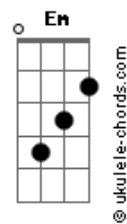

Coldplay - AETERNA

tom:

Bbm (forma dos acordes no tom de **Am**)

Capostrate na 1ª casa

Intro: **Dm F Am G**
Dm F Am G
Dm F Am G
Dm F Am G
Dm F Am G
Dm F Am G

[Primeira Parte]

And for the life of me
Am I couldn't decide just what it could be
Am Eyes so hypnotised
'Cause when you look at me
Am There's something inside hallucinatory
Am Took my soul to heaven

[Refrão]

Dm This must be bliss
Must be for this I exist
'Cause I always, I always
Em I always want to feel like this
Dm Oh, this must be bliss
This extraordinariness
G And I always, I always
Em I always want to feel like this

(**Dm F Am G**)

Acordes

(**Dm F Am G**)

[Segunda Parte]

Dm All together now, feel it flow
Dm F Feel it flow, we're all together now, so
Dm All together now, feel it flow
Dm F Feel it flow, we're all together now, oh

[Refrão]

Dm This must be bliss
Must be for this I exist
'Cause I always, I always
Em I always want to feel like this
Dm Oh, this must be bliss
This extraordinariness
G And I always, I always
Em I always want to feel like this

(**Dm F Am G**)

(**Dm F Am G**)

[Final]

G Wena ngiyakuthanda whe
G Wena ngiyakuthanda whe
G Wena ngiyakuthanda whe
G Wena ngiyakuthanda whe