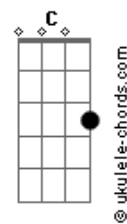

Coldplay - AETERNA

tom:

Bbm (forma dos acordes no tom de **Am**)

Capostrate na 1ª casa

Intro: **Dm F Am G**
Dm F Am G
Dm F Am G
Dm F Am G
Dm F Am G
Dm F Am G

[Primeira Parte]

And for the life of me
Am I couldn't decide just what it could be
Am Eyes so hypnotised
'Cause when you look at me
Am There's something inside hallucinatory
Am Took my soul to heaven

[Refrão]

Dm This must be bliss
Must be for this I exist
'Cause I always, I always
Em I always want to feel like this
Dm Oh, this must be bliss
This extraordinariness
G And I always, I always
Em I always want to feel like this

(**Dm F Am G**)

Acordes

(**Dm F Am G**)

[Segunda Parte]

Dm All together now, feel it flow
Dm F Feel it flow, we're all together now, so
Dm All together now, feel it flow
Dm F Feel it flow, we're all together now, oh

[Refrão]

Dm This must be bliss
Must be for this I exist
'Cause I always, I always
Em I always want to feel like this
Dm Oh, this must be bliss
This extraordinariness
G And I always, I always
Em I always want to feel like this

(**Dm F Am G**)

(**Dm F Am G**)

[Final]

G Wena ngiyakuthanda whe
G Wena ngiyakuthanda whe
G Wena ngiyakuthanda whe
G Wena ngiyakuthanda whe