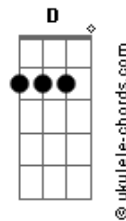

Coldplay - AETERNA

tom:

Bbm (forma dos acordes no tom de **Am**)

Capostrate na 1ª casa

Intro: **Dm F Am G**
Dm F Am G
Dm F Am G
Dm F Am G
Dm F Am G
Dm F Am G

[Primeira Parte]

And for the life of me
Am I couldn't decide just what it could be
Am Eyes so hypnotised
'Cause when you look at me
Am There's something inside hallucinatory
Am Took my soul to heaven

[Refrão]

Dm This must be bliss
Must be for this I exist
'Cause I always, I always
Em I always want to feel like this
Dm Oh, this must be bliss
This extraordinariness
And I always, I always
Em I always want to feel like this

(**Dm F Am G**)

Acordes

(**Dm F Am G**)

[Segunda Parte]

Dm All together now, feel it flow
Feel it flow, we're all together now, so
Dm All together now, feel it flow
Feel it flow, we're all together now, oh

[Refrão]

Dm This must be bliss
Must be for this I exist
'Cause I always, I always
Em I always want to feel like this
Dm Oh, this must be bliss
This extraordinariness
And I always, I always
Em I always want to feel like this

(**Dm F Am G**)

(**Dm F Am G**)

[Final]

G Wena ngiyakuthanda whe
G Wena ngiyakuthanda whe
G Wena ngiyakuthanda whe
G Wena ngiyakuthanda whe