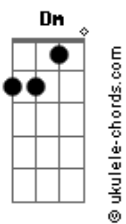

Coldplay - AETERNA

tom:

Bbm (forma dos acordes no tom de **Am**)

Capostrate na 1ª casa

Intro: **Dm F Am G**
Dm F Am G
Dm F Am G
Dm F Am G
Dm F Am G
Dm F Am G

[Primeira Parte]

And for the life of me
Am I couldn't decide just what it could be
Am Eyes so hypnotised
'Cause when you look at me
Am There's something inside hallucinatory
Am Took my soul to heaven

[Refrão]

Dm This must be bliss
Must be for this I exist
'Cause I always, I always
Em I always want to feel like this
Dm Oh, this must be bliss
This extraordinariness
G And I always, I always
Em I always want to feel like this

(**Dm F Am G**)

Acordes

(**Dm F Am G**)

[Segunda Parte]

Dm All together now, feel it flow
Dm F Feel it flow, we're all together now, so
Dm All together now, feel it flow
Dm F Feel it flow, we're all together now, oh

[Refrão]

Dm This must be bliss
Must be for this I exist
'Cause I always, I always
Em I always want to feel like this
Dm Oh, this must be bliss
This extraordinariness
G And I always, I always
Em I always want to feel like this

(**Dm F Am G**)

(**Dm F Am G**)

[Final]

G Wena ngiyakuthanda whe
G Wena ngiyakuthanda whe
G Wena ngiyakuthanda whe
G Wena ngiyakuthanda whe