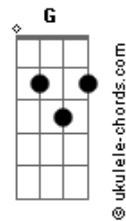

Coldplay - AETERNA

tom:

Bbm (forma dos acordes no tom de **Am**)

Capostrate na 1ª casa

Intro: **Dm F Am G**
Dm F Am G
Dm F Am G
Dm F Am G
Dm F Am G
Dm F Am G

[Primeira Parte]

And for the life of me
Am I couldn't decide just what it could be
Am Eyes so hypnotised
'Cause when you look at me
Am There's something inside hallucinatory
Am Took my soul to heaven

[Refrão]

Dm This must be bliss
Must be for this I exist
'Cause I always, I always
Em I always want to feel like this
Dm Oh, this must be bliss
This extraordinariness
G And I always, I always
Em I always want to feel like this

(**Dm F Am G**)

Acordes

(**Dm F Am G**)

[Segunda Parte]

Dm All together now, feel it flow
Dm F Feel it flow, we're all together now, so
Dm All together now, feel it flow
Dm F Feel it flow, we're all together now, oh

[Refrão]

Dm This must be bliss
Must be for this I exist
'Cause I always, I always
Em I always want to feel like this
Dm Oh, this must be bliss
This extraordinariness
G And I always, I always
Em I always want to feel like this

(**Dm F Am G**)

(**Dm F Am G**)

[Final]

G Wena ngiyakuthanda whe
G Wena ngiyakuthanda whe
G Wena ngiyakuthanda whe
G Wena ngiyakuthanda whe