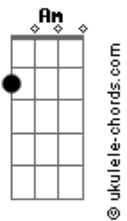

Coldplay - AETERNA

tom:

Bbm (forma dos acordes no tom de **Am**)

Capostrate na 1ª casa

Intro: **Dm F Am G**
Dm F Am G
Dm F Am G
Dm F Am G
Dm F Am G
Dm F Am G

[Primeira Parte]

And for the life of me
Am I couldn't decide just what it could be
Am Eyes so hypnotised
'Cause when you look at me
Am There's something inside hallucinatory
Am Took my soul to heaven

[Refrão]

Dm This must be bliss
Must be for this I exist
'Cause I always, I always
Em I always want to feel like this
Dm Oh, this must be bliss
This extraordinariness
And I always, I always
Em I always want to feel like this

(**Dm F Am G**)

Acordes

(**Dm F Am G**)

[Segunda Parte]

Dm All together now, feel it flow
Feel it flow, we're all together now, so
Dm All together now, feel it flow
Feel it flow, we're all together now, oh

[Refrão]

Dm This must be bliss
Must be for this I exist
'Cause I always, I always
Em I always want to feel like this
Dm Oh, this must be bliss
This extraordinariness
And I always, I always
Em I always want to feel like this

(**Dm F Am G**)

(**Dm F Am G**)

[Final]

G Wena ngiyakuthanda whe
G Wena ngiyakuthanda whe
G Wena ngiyakuthanda whe
G Wena ngiyakuthanda whe