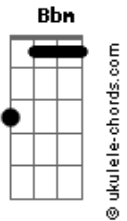

Coldplay - AETERNA

tom:

Bbm (forma dos acordes no tom de **Am**)

Capostrate na 1ª casa

Intro: **Dm F Am G**
Dm F Am G
Dm F Am G
Dm F Am G
Dm F Am G
Dm F Am G

[Primeira Parte]

And for the life of me
Am I couldn't decide just what it could be
Am Eyes so hypnotised
'Cause when you look at me
Am There's something inside hallucinatory
Am Took my soul to heaven

[Refrão]

Dm This must be bliss
Must be for this I exist
'Cause I always, I always
Em I always want to feel like this
Dm Oh, this must be bliss
This extraordinariness
G And I always, I always
Em I always want to feel like this

(**Dm F Am G**)

Acordes

(**Dm F Am G**)

[Segunda Parte]

Dm All together now, feel it flow
Dm F Feel it flow, we're all together now, so
Dm All together now, feel it flow
Dm F Feel it flow, we're all together now, oh

[Refrão]

Dm This must be bliss
Must be for this I exist
'Cause I always, I always
Em I always want to feel like this
Dm Oh, this must be bliss
This extraordinariness
G And I always, I always
Em I always want to feel like this

(**Dm F Am G**)

(**Dm F Am G**)

[Final]

G Wena ngiyakuthanda whe
G Wena ngiyakuthanda whe
G Wena ngiyakuthanda whe
G Wena ngiyakuthanda whe