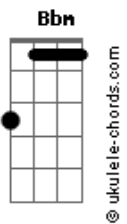

Coldplay - AETERNA

tom:

Bbm (forma dos acordes no tom de **Am**)

Capostrate na 1ª casa

Intro: **Dm F Am G**
Dm F Am G
Dm F Am G
Dm F Am G
Dm F Am G
Dm F Am G

[Primeira Parte]

And for the life of me
Am I couldn't decide just what it could be
Am Eyes so hypnotised
'Cause when you look at me
Am There's something inside hallucinatory
Am Took my soul to heaven

[Refrão]

Dm This must be bliss
Must be for this I exist
'Cause I always, I always
Em I always want to feel like this
Dm Oh, this must be bliss
This extraordinariness
G And I always, I always
Em I always want to feel like this

(**Dm F Am G**)

Acordes

(**Dm F Am G**)

[Segunda Parte]

Dm All together now, feel it flow
Dm F Feel it flow, we're all together now, so
Dm All together now, feel it flow
Dm F Feel it flow, we're all together now, oh

[Refrão]

Dm This must be bliss
Must be for this I exist
'Cause I always, I always
Em I always want to feel like this
Dm Oh, this must be bliss
This extraordinariness
G And I always, I always
Em I always want to feel like this

(**Dm F Am G**)

(**Dm F Am G**)

[Final]

G Wena ngiyakuthanda whe
G Wena ngiyakuthanda whe
G Wena ngiyakuthanda whe
G Wena ngiyakuthanda whe