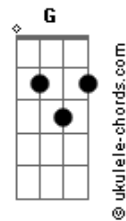

Coldplay - AETERNA

tom:

Bbm (forma dos acordes no tom de **Am**)

Capostrate na 1ª casa

Intro: **Dm F Am G**
Dm F Am G
Dm F Am G
Dm F Am G
Dm F Am G
Dm F Am G

[Primeira Parte]

And for the life of me
Am I couldn't decide just what it could be
Am Eyes so hypnotised
'Cause when you look at me
Am There's something inside hallucinatory
Am Took my soul to heaven

[Refrão]

Dm This must be bliss
Must be for this I exist
'Cause I always, I always
Em I always want to feel like this
Dm Oh, this must be bliss
This extraordinariness
And I always, I always
Em I always want to feel like this

(**Dm F Am G**)

Acordes

(**Dm F Am G**)

[Segunda Parte]

Dm All together now, feel it flow
Feel it flow, we're all together now, so
Dm All together now, feel it flow
Feel it flow, we're all together now, oh

[Refrão]

Dm This must be bliss
Must be for this I exist
'Cause I always, I always
Em I always want to feel like this
Dm Oh, this must be bliss
This extraordinariness
And I always, I always
Em I always want to feel like this

(**Dm F Am G**)

(**Dm F Am G**)

[Final]

G Wena ngiyakuthanda whe
G Wena ngiyakuthanda whe
G Wena ngiyakuthanda whe
G Wena ngiyakuthanda whe