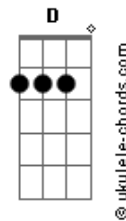

Coldplay - AETERNA

tom:

Bbm (forma dos acordes no tom de **Am**)

Capostrate na 1ª casa

Intro: **Dm F Am G**
Dm F Am G
Dm F Am G
Dm F Am G
Dm F Am G
Dm F Am G

[Primeira Parte]

And for the life of me
Am I couldn't decide just what it could be
Am Eyes so hypnotised
'Cause when you look at me
Am There's something inside hallucinatory
Am Took my soul to heaven

[Refrão]

Dm This must be bliss
Must be for this I exist
'Cause I always, I always
Em I always want to feel like this
Dm Oh, this must be bliss
This extraordinariness
G And I always, I always
Em I always want to feel like this

(**Dm F Am G**)

Acordes

(**Dm F Am G**)

[Segunda Parte]

Dm All together now, feel it flow
Dm F Feel it flow, we're all together now, so
Dm All together now, feel it flow
Dm F Feel it flow, we're all together now, oh

[Refrão]

Dm This must be bliss
Must be for this I exist
'Cause I always, I always
Em I always want to feel like this
Dm Oh, this must be bliss
This extraordinariness
G And I always, I always
Em I always want to feel like this

(**Dm F Am G**)

(**Dm F Am G**)

[Final]

G Wena ngiyakuthanda whe
G Wena ngiyakuthanda whe
G Wena ngiyakuthanda whe
G Wena ngiyakuthanda whe