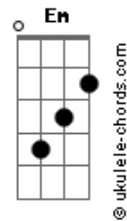

Coldplay - AETERNA

tom:

Bbm (forma dos acordes no tom de **Am**)

Capostrate na 1ª casa

Intro: **Dm F Am G**
Dm F Am G
Dm F Am G
Dm F Am G
Dm F Am G
Dm F Am G

[Primeira Parte]

And for the life of me
Am I couldn't decide just what it could be
Am Eyes so hypnotised
'Cause when you look at me
Am There's something inside hallucinatory
Am Took my soul to heaven

[Refrão]

Dm This must be bliss
Must be for this I exist
'Cause I always, I always
Em I always want to feel like this
Dm Oh, this must be bliss
This extraordinariness
And I always, I always
Em I always want to feel like this

(**Dm F Am G**)

Acordes

(**Dm F Am G**)

[Segunda Parte]

Dm All together now, feel it flow
Feel it flow, we're all together now, so
Dm All together now, feel it flow
Feel it flow, we're all together now, oh

[Refrão]

Dm This must be bliss
Must be for this I exist
'Cause I always, I always
Em I always want to feel like this
Dm Oh, this must be bliss
This extraordinariness
And I always, I always
Em I always want to feel like this

(**Dm F Am G**)

(**Dm F Am G**)

[Final]

G Wena ngiyakuthanda whe
G Wena ngiyakuthanda whe
G Wena ngiyakuthanda whe
G Wena ngiyakuthanda whe