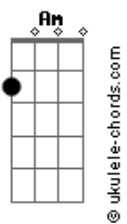

Coldplay - AETERNA

tom:

Bbm (forma dos acordes no tom de **Am**)

Capostrate na 1ª casa

Intro: **Dm F Am G**
Dm F Am G
Dm F Am G
Dm F Am G
Dm F Am G
Dm F Am G

[Primeira Parte]

And for the life of me
Am I couldn't decide just what it could be
Am Eyes so hypnotised
'Cause when you look at me
Am There's something inside hallucinatory
Am Took my soul to heaven

[Refrão]

Dm This must be bliss
Must be for this I exist
'Cause I always, I always
Em I always want to feel like this
Dm Oh, this must be bliss
This extraordinariness
G And I always, I always
Em I always want to feel like this

(**Dm F Am G**)

Acordes

(**Dm F Am G**)

[Segunda Parte]

Dm All together now, feel it flow
Dm F Feel it flow, we're all together now, so
Dm All together now, feel it flow
Dm F Feel it flow, we're all together now, oh

[Refrão]

Dm This must be bliss
Must be for this I exist
'Cause I always, I always
Em I always want to feel like this
Dm Oh, this must be bliss
This extraordinariness
G And I always, I always
Em I always want to feel like this

(**Dm F Am G**)

(**Dm F Am G**)

[Final]

G Wena ngiyakuthanda whe
G Wena ngiyakuthanda whe
G Wena ngiyakuthanda whe
G Wena ngiyakuthanda whe