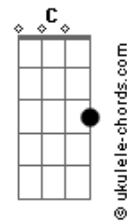

Coldplay - AETERNA

tom:

Bbm (forma dos acordes no tom de **Am**)

Capostrate na 1ª casa

Intro: **Dm F Am G**
Dm F Am G
Dm F Am G
Dm F Am G
Dm F Am G
Dm F Am G

[Primeira Parte]

And for the life of me
Am I couldn't decide just what it could be
Am Eyes so hypnotised
'Cause when you look at me
Am There's something inside hallucinatory
Am Took my soul to heaven

[Refrão]

Dm This must be bliss
Must be for this I exist
'Cause I always, I always
Em I always want to feel like this
Dm Oh, this must be bliss
This extraordinariness
And I always, I always
Em I always want to feel like this

(**Dm F Am G**)

Acordes

(**Dm F Am G**)

[Segunda Parte]

Dm All together now, feel it flow
Feel it flow, we're all together now, so
Dm All together now, feel it flow
Feel it flow, we're all together now, oh

[Refrão]

Dm This must be bliss
Must be for this I exist
'Cause I always, I always
Em I always want to feel like this
Dm Oh, this must be bliss
This extraordinariness
And I always, I always
Em I always want to feel like this

(**Dm F Am G**)

(**Dm F Am G**)

[Final]

G Wena ngiyakuthanda whe
G Wena ngiyakuthanda whe
G Wena ngiyakuthanda whe
G Wena ngiyakuthanda whe