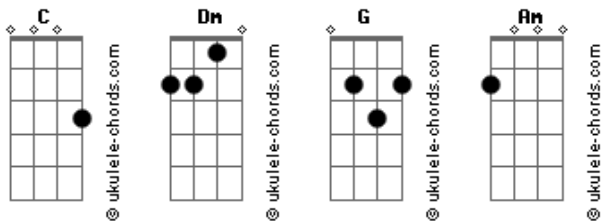

Coldplay - Adventure Of a Lifetime

Tom: C

Riff Principal:

Intro: 4x: Dm G Am

Dm G Am
Turn your magic on, Umi she'd say
Everything you want is a dream away
G Am
We are legends, every day
That's what she told me
Dm G Am
Turn your magic on, to me she'd say
Everything you want is a dream away
G Am
Under this pressure, under this weight
We are diamonds

Dm G
I feel my heart beating
Am
I feel my heart underneath my skin
Dm
I feel my heart beating

G Dm G Am Dm
Oh, you make me feel like I'm alive again alive again
Am
Oh, you make me feel like I'm alive again

Dm G Am
Said I can't go on, not in this way
Dm
I'm a dream that died by light of day
G Am
Gonna hold up half the sky and say
Only I own me

Dm G
I feel my heart beating
Am
I feel my heart underneath my skin

Acordes

Dm
Oh, I can feel my heart beating
Dm G Am Dm
G
Oh, you make me feel like I'm alive again alive again
Am
Oh, you make me feel like I'm alive again
(Dm G Am)
Dm G Am
Turn your magic on, to me she'd say
Everything you want is a dream away
G Am
Under this pressure, under this weight
Dm
We are diamonds taking shape
We are diamonds taking shape
(Dm G Am) (x2)
Dm G
If we've only got this life
Am
this adventure oh then I
Dm G
And if we've only got this life
Am
You'll get me through oh
Dm G
And if we've only got this life
Am
in this adventure oh then I
Dm
Wanna share it with you
G Am
With you, with you
Sing it, oh
Dm G
Woohoo (woohoo) Woohoo (woohoo)
Am
Woohoo (woohoo) Woohoo (woohoo) (x3)
Riff final: