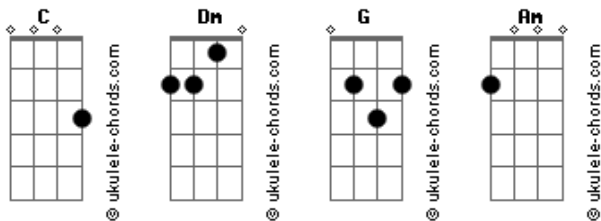

# Coldplay - Adventure Of a Lifetime

Tom: C

Riff Principal:

Intro: 4x: Dm G Am

Dm G Am  
Turn your magic on, Umi she'd say  
Everything you want is a dream away  
G Am  
We are legends, every day  
That's what she told me  
Dm G Am  
Turn your magic on, to me she'd say  
Everything you want is a dream away  
G Am  
Under this pressure, under this weight  
We are diamonds

Dm G  
I feel my heart beating  
Am  
I feel my heart underneath my skin  
Dm  
I feel my heart beating

G Dm G Am Dm  
Oh, you make me feel like I'm alive again alive again  
Am  
Oh, you make me feel like I'm alive again

Dm G Am  
Said I can't go on, not in this way  
Dm  
I'm a dream that died by light of day  
G Am  
Gonna hold up half the sky and say  
Only I own me

Dm G  
I feel my heart beating  
Am  
I feel my heart underneath my skin

## Acordes

Dm  
Oh, I can feel my heart beating  
Dm G Am Dm  
G  
Oh, you make me feel like I'm alive again alive again  
Am  
Oh, you make me feel like I'm alive again  
( Dm G Am )  
Dm G Am  
Turn your magic on, to me she'd say  
Everything you want is a dream away  
G Am  
Under this pressure, under this weight  
Dm  
We are diamonds taking shape  
We are diamonds taking shape  
( Dm G Am ) (x2)  
Dm G  
If we've only got this life  
Am  
this adventure oh then I  
Dm G  
And if we've only got this life  
Am  
You'll get me through oh  
Dm G  
And if we've only got this life  
Am  
in this adventure oh then I  
Dm  
Wanna share it with you  
G Am  
With you, with you  
Sing it, oh  
Dm G  
Woohoo (woohoo) Woohoo (woohoo)  
Am  
Woohoo (woohoo) Woohoo (woohoo) (x3)  
Riff final: