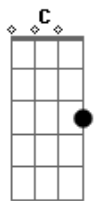

© ukulele-chords.com