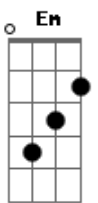

© ukulele-chords.com