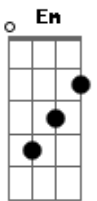

© ukulele-chords.com