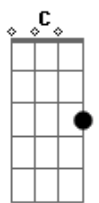

© ukulele-chords.com