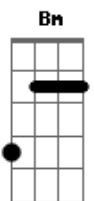

© ukulele-chords.com