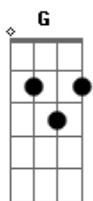

C D Em
Don't hide those feelings inside 'cause
C D Em
If they're tucked back they could turn your heart black
C D Am
How long will it take for us to let this go

Em Bm
We you just wait, will you let loose
Am D

Will you know, my feelings are true

G
If the world stops turning
D
If the sun stops burning
Em7
When the cold winds starts to blow
D
I wanna let you know, oh I'll never let you go
G
When you feel like breaking
D
When your heart keeps waiting
Em7
When the tears begin to flow
D
I wanna let you know, oh I'll never let you go

Am Bm
Baby I am standing here
C
Trying to get past the fear
G
Hoping you won't let me go
Oh, I wanna let you know

G
If the world stops turning
D
If the sun stops burning
Em7
When the cold winds starts to blow
D
I wanna let you know, oh I'll never let you go
G
When you feel like breaking
D
When your heart keeps waiting
Em7
When the tears begin to flow
D
I wanna let you know, oh I'll never let you go
G D
Oh, I'll never let you go
Em7
I'll never let you go

D
Oh, I wanna let you know, I'll never let you go
G D Em7
No, I'll never let you go
D
Oh, I wanna let you know, I'll never let you go
G D Em7
No, I'll never let you go
D

I wanna let you know, I'll never let you go
G D Em7 D G
I wanna let you know, I'll never let you go

Acordes

© ukulele-chords.com