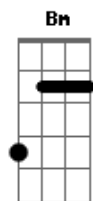

© ukulele-chords.com