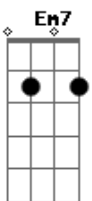

© ukulele-chords.com