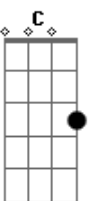

© ukulele-chords.com