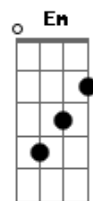

© ukulele-chords.com