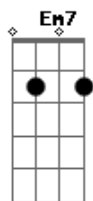

© ukulele-chords.com