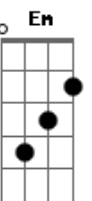

© ukulele-chords.com