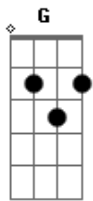

Colbie Caillat - Magic

Tom: G

Dedilhado na musica é feito desta forma:

C

Intro: G / C / G / C

V1:

G C
You've got magic inside your finger tips
G C
its leaking out all over my skin
G C
Everytime that i get close to you, your makin me weak with
Em D C
the way you look through those eyes

Coro:

G C
And all i see is your face, all i need is your touch
Em C
wake me up with your lips, come at me from up above
G C
yeah, oh i need you

V2:

G C
I remember the way that you move
G C
your dancin easily through my dreams
G C
its hittin me harder and harder with all your smiles
Em D C
you are crazy gentle in the way you kiss
G C
And all i see is your face, all i need is your touch
Em C
wake me up with your lips, come at me from up above
Em C
Oh baby i need you
D
to see me, the way i see you
Em C
lovely, wide awake in
D
the middle of my dreams
G C
And all i see is your face, all i need is your touch
Em C
wake me up with your lips, come at me from up above
(2x)
:)

Acordes

© ukulele-chords.com