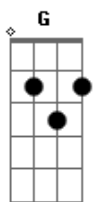

Colbie Caillat - Magic

Tom: G

Dedilhado na musica é feito desta forma:

C

Intro: G / C / G / C

V1:

G C
You've got magic inside your finger tips
G C
its leaking out all over my skin
G C
Everytime that i get close to you, your makin me weak with
Em7 D C
the way you look through those eyes

Coro:

G C
And all i see is your face, all i need is your touch
Em7 C
wake me up with your lips, come at me from up above
G C
yeah, oh i need you

V2:

G C
I remember the way that you move
G C
your dancin easily through my dreams
G C
its hittin me harder and harder with all your smiles
Em7 D C
you are crazy gentle in the way you kiss
G C
And all i see is your face, all i need is your touch
Em7 C
wake me up with your lips, come at me from up above
Em7 C
Oh baby i need you
D
to see me, the way i see you
Em7 C
lovely, wide awake in
D
the middle of my dreams
G C
And all i see is your face, all i need is your touch
Em7 C
wake me up with your lips, come at me from up above
(2x)
:)

Acordes

© ukulele-chords.com