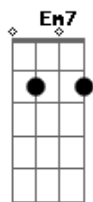

© ukulele-chords.com