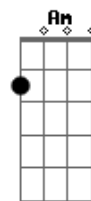

© ukulele-chords.com