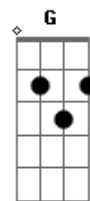

© ukulele-chords.com