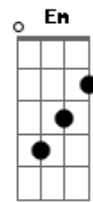

© ukulele-chords.com