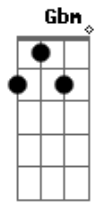

© ukulele-chords.com