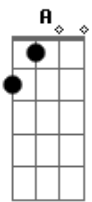

© ukulele-chords.com