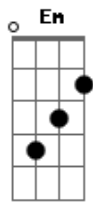

© ukulele-chords.com