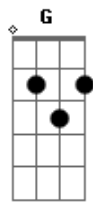

© ukulele-chords.com