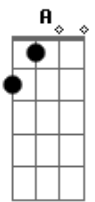

© ukulele-chords.com