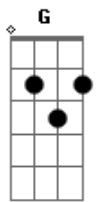

© ukulele-chords.com