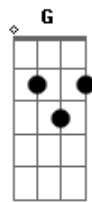

© ukulele-chords.com