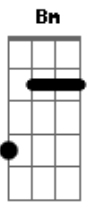

© ukulele-chords.com