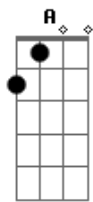

© ukulele-chords.com