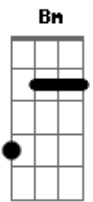

© ukulele-chords.com