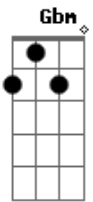

© ukulele-chords.com