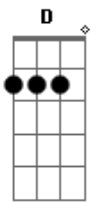

Colbie Caillat - Breakthrough

Tom: D

(intro) D Bm Gbm G A

D G D A Em
Why is it so hard, it was so long ago
D G D A Em
I don't know where to start or what to say to you

Bm G A D A Bm
I've been all alone needing you by my side
G A
But it's not too late, maybe we just needed time

D Bm Gbm G A
Can we try to let it go, if we don't than we'll never know
D Bm Gbm G A D Bm
Gbm G A
I try to break through but you know that it's up to you

D G D A Em
We say that time is meant to heal but it still hurts inside
D G D A Em
I wish that none of this was real 'cause we're so far behind

Bm G A D A Bm
You've been all alone needing me by your side
G A
But it's not too late, maybe we just needed time

D Bm Gbm G A

Can we try to let it go, if we don't than we'll never know
D Bm Gbm G A
I try to break through but you know that it's up to you

D Bm Gbm G A
And I know that our love can grow but this damn river needs to flow
D Bm Gbm G A
I try to break through but you know that it's up to you

Em Bm G
It's time to make a stand, maybe it won't last
A
But we should take the chance, oh

D Bm Gbm G A
Can we try to let it go, if we don't than we'll never know
D Bm Gbm G A D Bm
Gbm G A
I try to break through but you know that it's up to you

D Bm Gbm G A
And I know that our love can grow but this damn river needs to flow
D Bm Gbm G A
I try to break through but you know that it's up to you

D Bm Gbm G A
I will try to break through but you know that it's up to you
D Bm Gbm G A
I will try to break through but you know that it's up to you
D Bm Gbm G A D
I will try to break through but you know that it's up to you

Acordes

© ukulele-chords.com