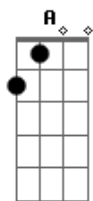

C G
If the cops are all coming
Em D
We stay and not running
C G
We'll be reaching like crazy
Em D
Fly with me baby
C G
Like we only got tonight
Em D
It's gonna be the best night of our lives
C G

If we're gonna go down in flames

Em D
Let's go out in blaze
C G Em D
Go out in blaze
C G Em D
Go out in blaze

G
We're dancing on tables
C
We're kicking off shoes
Em
We're sick of the same 'ol
D
So we're singing like fools
G
Got the games and Jameson in the blue dream
C
Flipping cups, it's enough to this evening
Em
You were breaking those tables
D
And we're bending those rules

C G
If the cops are all coming
Em D

We stay and not running
C G
We'll be reaching like crazy
Em D
Fly with me baby
C G
Like we only got tonight
Em D
It's gonna be the best night of our lives
C G

If we're gonna go down in flames

Em D
Let's go out in blaze
C G Em D
Go out in blaze
C G Em D
Go out in blaze
C G

Every night, every day

Em
We light up the sky
D

Up in a blaze

C
Shine like the stars
G

Burn like a flame
Em D
No we're never going out
C G

Every night, every day

Em
We light up the sky
D

Up in a blaze

C
Shine like the stars
G

Burn like a flame
Em D
No we're never going out

C G
If the cops are all coming
Em D
We stay and not running
C G
We'll be reaching like crazy
Em D
Fly with me baby
C G
Like we only got tonight
Em D
It's gonna be the best night of our lives
C G

If we're gonna go down in flames

Em D
Let's go out in blaze
C G Em D
Go out in blaze
C G Em D
Go out in blaze

Acordes