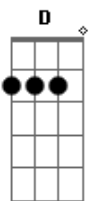

Every night, every day

Em
We light up the sky
D

Up in a blaze

C
Shine like the stars
G

Burn like a flame
Em D
No we're never going out

C G
If the cops are all coming
Em D
We stay and not running
C G
We'll be reaching like crazy
Em D
Fly with me baby
C G
Like we only got tonight
Em D
It's gonna be the best night of our lives
C G

If we're gonna go down in flames

Em D
Let's go out in blaze
C G Em D
Go out in blaze
C G Em D
Go out in blaze

Acordes

© ukulele-chords.com

© ukulele-chords.com

© ukulele-chords.com

© ukulele-chords.com

© ukulele-chords.com