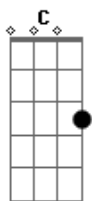

Every night, every day

Em
We light up the sky
D

Up in a blaze

C
Shine like the stars
G

Burn like a flame
Em D
No we're never going out

C G
If the cops are all coming
Em D
We stay and not running
C G
We'll be reaching like crazy
Em D
Fly with me baby
C G
Like we only got tonight
Em D
It's gonna be the best night of our lives
C G

If we're gonna go down in flames

Em D
Let's go out in blaze
C G Em D
Go out in blaze
C G Em D
Go out in blaze

Acordes

© ukulele-chords.com

© ukulele-chords.com

© ukulele-chords.com

© ukulele-chords.com

© ukulele-chords.com