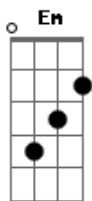

Colbie Caillat - Blaze

Tom: A

(acordes na forma do tom G)

Capostrate na 2ª casa

G
We're boarding the night train
C
We board the sun light
Em
We want moon raising our trade
D
We want silver and fire
G
Cause every day that we spend overthinking
C
Makes me wanna spend the night overdrinking
Em
If these things are loosing
D
Then you're lost and gone wild

Every night, every day

Em
We light up the sky
D

Up in a blaze

C
Shine like the stars
G

Burn like a flame
Em D
No we're never going out

C G
If the cops are all coming
Em D
We stay and not running
C G
We'll be reaching like crazy
Em D
Fly with me baby
C G
Like we only got tonight
Em D
It's gonna be the best night of our lives
C G

If we're gonna go down in flames

Em D
Let's go out in blaze
C G Em D
Go out in blaze
C G Em D
Go out in blaze

Acordes

© ukulele-chords.com

© ukulele-chords.com

© ukulele-chords.com

© ukulele-chords.com

© ukulele-chords.com