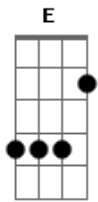

Cody Simpson - It's Always You

Tom: E
Intro: A E

[Primeira Parte]

A
Lies that I told ya
Lies that I told ya E
A
Answers I owe ya
Answers I owe ya E

[Pré-Refrão]

A
See you run into the night
Running like a streaming light E
A
I see you fade into the blue
But babe I love to watch you move E

[Refrão]

B A E
In the end, there's nothing I can do
B A E

In the end, it's always you

[Segunda Parte]

A
Waves that are broken
Words unspoken to you E
A
This guitar plays forever
When it's playing for you E

[Pré-Refrão]

A
Feel you drift away from me
Till there's nothing I can see E
A
See you fade into the black
But babe I love to watch your back E

[Refrão]

B A E
In the end, there's nothing I can do
B A E
In the end, it's always you

Acordes

© ukulele-chords.com