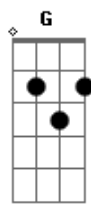

© ukulele-chords.com