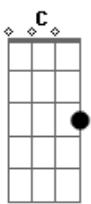

Cody Simpson - Gentleman

Tom: C
Intro: C Am F G

1ª Parte:

If you ever need to cry...
I'll wipe the tears right from your eyes.
Oh yes, I will.
If you can't fall asleep at night...
I'll sing to you a lullaby.
Oh yes, so I will.

Refrão:

Can I be your gentlemen?
I'll be as gentle as I can.
Girl, what will it take?
To be your gentlemen.
I swear I'll be the luckiest man.
If I can be your gentlemen.

2ª Parte:

I wanna be the one you hug.
When the world is just too much.
Oh what you say?
I wanna be the one you trust. (trust)
I'll keep your secrets between us.
Oh what you say?

Refrão:

Can I be your gentlemen?

I'll be as gentle as I can.
Girl, what what would it take?
To be your gentlemen.
I swear I'll be the luckiest man.
If I could be your gentlemen.
3ª Parte:
Yeah.
I will open every door for you.
'Cause my lady should be first - awh yeah.
I'll throw my jacket over a puddle.
'Cause my lady should be first, oooh yeahh.

Final:

So tell me baby possibly,
That you might consider me?
Just say you will.
And I love you humbly.
I just pray that you believe -
That I could be your gentlemen.
Ooh.

(C Am F G)

C
Da duh da duh da duh...
Am
Da duh da duh da duh...
F
Da duh da duh da duh...
G
Da da duh duh duh da...

Acordes

© ukulele-chords.com