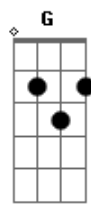

© ukulele-chords.com