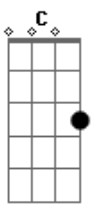

Cody Simpson - Gentleman

Tom: C
Intro: C Am F G

1ª Parte:

If you ever need to cry...
I'll wipe the tears right from your eyes.
Oh yes, I will.
If you can't fall asleep at night...
I'll sing to you a lullaby.
Oh yes, so I will.

Refrão:

Can I be your gentlemen?
I'll be as gentle as I can.
Girl, what will it take?
To be your gentlemen.
I swear I'll be the luckiest man.
If I can be your gentlemen.

2ª Parte:

I wanna be the one you hug.
When the world is just too much.
Oh what you say?
I wanna be the one you trust. (trust)
I'll keep your secrets between us.
Oh what you say?

Refrão:

Can I be your gentlemen?

I'll be as gentle as I can.
Girl, what what would it take?
To be your gentlemen.
I swear I'll be the luckiest man.
If I could be your gentlemen.
3ª Parte:
Yeah.
I will open every door for you.
'Cause my lady should be first - awh yeah.
I'll throw my jacket over a puddle.
'Cause my lady should be first, ooooh yeahh.

Final:

So tell me baby possibly,
That you might consider me?
Just say you will.
And I love you humbly.
I just pray that you believe -
That I could be your gentlemen.
Ooh.

(C Am F G)

C
Da duh da duh da duh...
Am
Da duh da duh da duh...
F
Da duh da duh da duh...
G
Da da duh duh duh da...

Acordes

© ukulele-chords.com