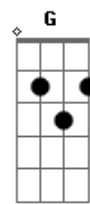

© ukulele-chords.com