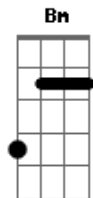

Cody Jinks - Lost Highway

tom:

Intro: Em G D Am
Em G D Am

Em G They say it's a lost highway, it must be a ride
D Am Cause I've been driving for years, and it's just beyond my sights
Em G I am too far gone to be turning around, so I just look ahead and drive
D Am I remember the way it always made me feel when David Allan sang "The Ride"

[Final] Em G D Am
Em G D Am
Em G D Am
Em G D Am

Acordes

© ukulele-chords.com

© ukulele-chords.com

© ukulele-chords.com

© ukulele-chords.com

© ukulele-chords.com

© ukulele-chords.com