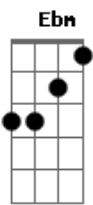

# Cocteau Twins - Alice

tom:

Intro: Ebm Ab Db

Ebm Ab  
When I'm lost in heart ache  
Ebm Ab  
Shutter shock the pale you  
Ebm Ab  
My one and true love  
Ebm Ab  
Make a lot of nothing  
Ebm Ab Ebm Ab Ebm  
Is this the smoking gun  
Ab Ebm Ab  
That we won't see?

[Solo] Ebm Ab

Ebm Ab  
When I'm lost in heart ache  
Ebm Ab  
Shutter shock the pale you  
Ebm Ab  
My one and true love  
Ebm Ab  
Make a lot of nothing  
Ebm Ab Ebm Ab Ebm  
Is this the smoking gun  
Ab Ebm Ab  
That we won't see?