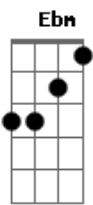

© ukulele-chords.com