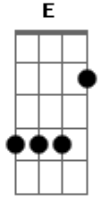

CocoRosie - Madonna

Tom: **E**

Tabbed by: Jenna
Email:

Tuning: standard

This riff is the entire song, just keep repeating it until the end. Listen to the song for the timing. The notes in parentheses are quick transitional notes not meant to be played that loud. **A** simple yet effective acoustic song to perform by yourself; knock yourselves out, kids.

Acordes

© ukulele-chords.com