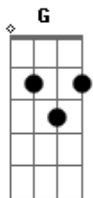

[Refrão]

Em C G
Please help me chop this tree down
Em C G
Hold me from underneath
Em C G
Words never once cut me down
Em C G
Oh, don?t you cry for me

[Segunda Parte] Em C

G Em C
I?ve seen an ocean runaway
G Em C
I?m torn from the truth that holds my soul
G Em C
I?m down in the grave where i belong
G Em C
Oh what a ride, I dare to fight my devil
G
Wings to the sky on the run from trouble
Em C
With my own hands, no shovel
G
I dug in the ground, now hanging above saying

[Refrão]

Em C G
Please help me chop this tree down
Em C G
Hold me from underneath
Em C G
Words never once cut me down
Em C G
Oh, don?t you cry for me

[Ponte]

Em C
Down by the grave that the law man laid
G
When the gravel got paved, finally I?m saved
Em C
Down by the grave that the law man laid
G
When the grovel got paved, finally I?m saved
Em C
Down by the grave that the law man laid
(when the sun went down)
G
Hen the grovel got paved, finally i'm saved
Em C
Down by the grave that the law man laid
(It set the sky on fire)
G
When the gravel got paved, finally i'm saved
Em C
Down by the grave that the law man laid
(I saw an angel fly)
G
When the gravel got paved, finally i'm saved
Em C
Down by the grave that the law man laid
(I never felt so high)
G
When the gravel got paved, finally i'm saved

[Refrão]

Em C G
Please help me chop this tree down
Em C G
Hold me from underneath
Em C G
Words never once cut me down
Em C G
Oh, don?t you cry for me
Em C G
Oh, don?t you cry for me
Em C G
Oh, don?t you cry for me

Acordes

© ukulele-chords.com