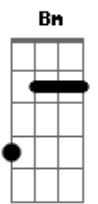

© ukulele-chords.com