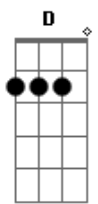

Clouds And Thorns - Come Say Hello

Tom: D
Intro: D Bm D

D
Another night
G
You try find
D
Some kind of peace
No matter where you go
G D
You feel the weight
I'm your friend
G D
So in the end
Just count on me
G
If you need to get away
G
Come say hello
D
My arms are open wide
G
Come say hello
D
You're always welcome anytime
G
Come say hello
Bm
So take your question marks
D
And second thoughts
G
And kiss them all goodbye
D G
Come say hello
D G
Come say hello
D
Another day
G
You're miles away
D
From sunny skies
You're looking back but nothing's changed
D
On the phone
You sound alone

G D
It's in your voice
Let's make a plan for your escape
G
Come say hello
D
My arms are open wide
G
Come say hello
D
You're always welcome anytime
G
Come say hello
Bm
So take your your question marks
D
And second thoughts
G
And kiss them all goodbye
D
Come say hello
G
Come say hello
D
My arms are open wide
G
Come say hello
D
You're always welcome anytime
G
Come say hello
Bm
So take your question marks
D
And second thoughts
G
And kiss them all goodbye
D G
Come say hello
D G
Come say hello
D G
Come say hello
D Bm D
Come say hello
D
Come say hello

Acordes

© ukulele-chords.com