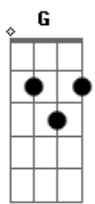

© ukulele-chords.com