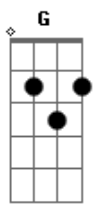

© ukulele-chords.com