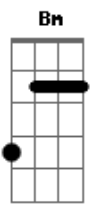

© ukulele-chords.com