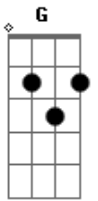

© ukulele-chords.com