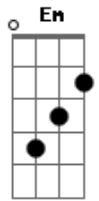

© ukulele-chords.com