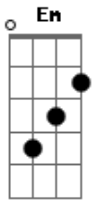

© ukulele-chords.com