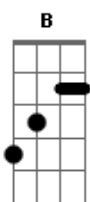

Clean Bandit - Reather be

Tom: B

(com acordes na forma de G)

Capostrate na 4ª casa

Verso 1:

C G Em D C G Em D
We're a thousand miles from comfort, we have traveled land and sea
Em D C G Am
But as long as you are with me, there's no place I rather be
Em D C G Em D C G
I would wait forever, exulted in the scene
Em D C G Am
As long as I am with you, my heart continues to beat

Pre-Refrão:

Em D
With every step we take, Kyoto to The Bay
G Am
Strolling so casually
Em D
We're different and the same, gave you another name
G Am

Switch up the batteries

Refrão:

Em D C G
If you gave me a chance I would take it
Em D C G
It's a shot in the dark but I'll make it
Em D C G
Know with all of your heart, you can't shame me
Am Bm C G
When I am with you, there's no place I rather be
Em D C G
N-n-n-no, no, no, no place I rather be [3x]

Verso 2:

We staked out on a mission to find our inner peace
Make it everlasting so nothing's incomplete
It's easy being with you, sacred simplicity
As long as we're together, there's no place I rather be

Ponte:

Em D C G
HMMMMMMMMM, HOOOOOOOOO
Em D C G
Be [9x]

Acordes