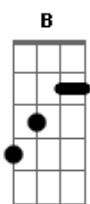

Clean Bandit - Reather be

Tom: B

(com acordes na forma de G)

Capostrate na 4ª casa

Verso 1:

C G Em D C G Em D
We're a thousand miles from comfort, we have traveled land and sea
Em D C G Am
But as long as you are with me, there's no place I rather be
Em D C G Em D C G
I would wait forever, exulted in the scene
Em D C G Am
As long as I am with you, my heart continues to beat

Pre-Refrão:

Em D
With every step we take, Kyoto to The Bay
G Am
Strolling so casually
Em D
We're different and the same, gave you another name
G Am

Switch up the batteries

Refrão:

Em D C G
If you gave me a chance I would take it
Em D C G
It's a shot in the dark but I'll make it
Em D C G
Know with all of your heart, you can't shame me
Am Bm C G
When I am with you, there's no place I rather be
Em D C G
N-n-n-no, no, no, no place I rather be [3x]

Verso 2:

We staked out on a mission to find our inner peace
Make it everlasting so nothing's incomplete
It's easy being with you, sacred simplicity
As long as we're together, there's no place I rather be

Ponte:

Em D C G
HMMMMMMMMM, HOOOOOOOOO
Em D C G
Be [9x]

Acordes