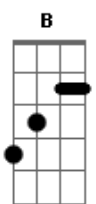

Clean Bandit - Reather be

Tom: B

(com acordes na forma de G)

Capostrate na 4ª casa

Verso 1:

C G Em D C G Em D
We're a thousand miles from comfort, we have traveled land and sea
Em D C G Am
But as long as you are with me, there's no place I rather be
Em D C G Em D C G
I would wait forever, exulted in the scene
Em D C G Am
As long as I am with you, my heart continues to beat

Pre-Refrão:

Em D
With every step we take, Kyoto to The Bay
G Am
Strolling so casually
Em D
We're different and the same, gave you another name
G Am

Switch up the batteries

Refrão:

Em D C G
If you gave me a chance I would take it
Em D C G
It's a shot in the dark but I'll make it
Em D C G
Know with all of your heart, you can't shame me
Am Bm C G
When I am with you, there's no place I rather be
Em D C G
N-n-n-no, no, no, no place I rather be [3x]

Verso 2:

We staked out on a mission to find our inner peace
Make it everlasting so nothing's incomplete
It's easy being with you, sacred simplicity
As long as we're together, there's no place I rather be

Ponte:

Em D C G
HMMMMMMMMM, HOOOOOOOOO
Em D C G
Be [9x]

Acordes

© ukulele-chords.com