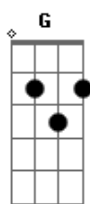

© ukulele-chords.com

© ukulele-chords.com