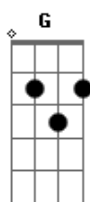

© ukulele-chords.com

© ukulele-chords.com