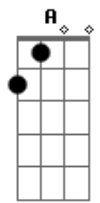

Bb **F**
 Where the grass grows greener
A **Dm**
 It's always on the other side
Bb **F**
 If you got a past of ashes
A **Dm**
 Make the best of your life

Acordes

© ukulele-chords.com

© ukulele-chords.com