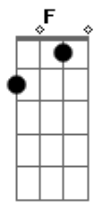

(**C** **Gm**)

Dm
 Open up your eyes

(**C** **Gm**)

Dm
 Open up your eyes

Bb **F**
 Where the grass grows greener
A **Dm**
 It's always on the other side
Bb **F**
 If you got a past of ashes
A **Dm**
 Make the best of your life

Bb **F**
 Where the grass grows greener
A **Dm**
 It's always on the other side
Bb **F**
 If you got a past of ashes
A **Dm**
 Make the best of your life

Acordes

© ukulele-chords.com

© ukulele-chords.com