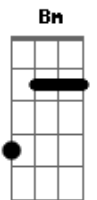

© ukulele-chords.com