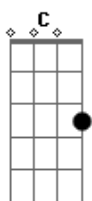

© ukulele-chords.com