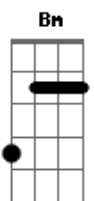

© ukulele-chords.com