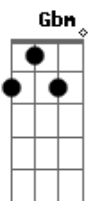

© ukulele-chords.com