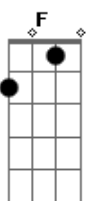

© ukulele-chords.com