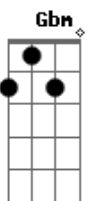

© ukulele-chords.com