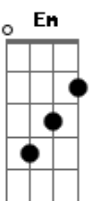

© ukulele-chords.com