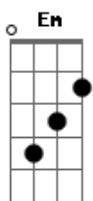

© ukulele-chords.com