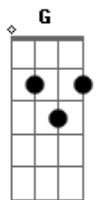

© ukulele-chords.com