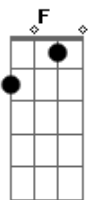

© ukulele-chords.com