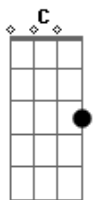

© ukulele-chords.com