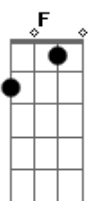

© ukulele-chords.com