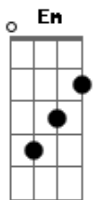

© ukulele-chords.com