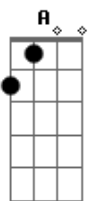

[Refrão]

A E
You don't have to hold my hand
Bm D
I don't need that kind of love
A E
You don't need to be my friend
Bm D
Make love is just enough
A E
If you wanna be the man
Bm D
You gotta turn my world around
D
Take your time
E
But send that shiver down my spine

A E
Don't act politely
Bm D
Don't worry about me
A E Bm D
I want a love that's more exciting
A E
Don't have to be cool
Bm D
I just wanna feel you
A E Bm D

Step through my eyes when you're beside me

D
I don't care
A E
I'll take the reins and you'll know what to do
D
It's all there
A E
So there's nothing left to lose

[Refrão]

A E
You don't have to hold my hand
Bm D
I don't need that kind of love
A E
You don't need to be my friend
Bm D
Make love is just enough
A E
If you wanna be the man
Bm D
You gotta turn my world around
D
Take your time
E
But send that shiver down my spine

Bm
Forget the rings
D
I don't need those things
A E
Throw out all the rules
No, no, no
Bm
Don't complicate it
D
I'll demonstrate it
A E
It's not about you

A E
You don't have to hold my hand
Bm D
I don't need that kind of love
A E
You don't need to be my friend
Bm D
Make love is just enough
A E
If you wanna be the man
Bm D
You gotta turn my world around
D
Take your time
E
But send that shiver

Down my spine

Acordes

© ukulele-chords.com