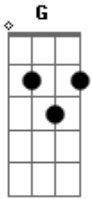

Clarice Falcão - Australia

Tom: C

C
 I could run to australia
 G
 I could fly to japan
 F
 Could go to south america
 Am
 Well, everybody can

 C
 Could run like hell to china
 G
 I could go to egypt
 F Am
 Could run like a late rabbit and i wouldn't move one bit

 C
 I'm stuck here in the darkness

G
 Blinded by all the light
 F Am
 Standing outside my body with my body still in sight

 C
 I could travel the whole world
 G
 I could just stand up still
 F Am
 And that's, i know, an image that would make some people Will

 C
 Someday somebody said to me
 G
 I think it was a man
 F Am C
 as long as you're okay with it
 And that i think i am

Acordes

© ukulele-chords.com

© ukulele-chords.com

© ukulele-chords.com

© ukulele-chords.com