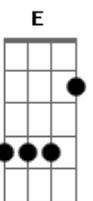

© ukulele-chords.com