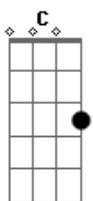

Clairo - Throwing Away (feat. SG Lewis)

Tom: D

(forma dos acordes no tom de G)
Capostrate na 7ª casa

[Primeira Parte]

C D Em G
Sometimes I know what's right for me
C D Bm7 E
And I'll be here waiting, yeah
C D Em G
Baby, show me all that I can do
C D Bm7 E
I could be the one to guide you through

[Segunda Parte]

C D Em G
And I'm falling so hard for you (falling so hard for you)
C D Bm7 E

Would you be there to catch me, too? (Falling so hard for you)
C D Em G
And I'm falling so hard for you

Would you be there to catch me, too? Me, too?

C D
Baby, take my hand and I'll show you the way (show the way)
Em G
Bring you a little closer, tell you it's okay (it's okay)
C D Bm7 E
I don't wanna be something you can throw away

C D
Baby, take my hand and I'll show you the way (show the way)
Em G
Bring you a little closer, tell you it's okay (it's okay)
C D Bm7 E
I don't wanna be something you can throw away (throw away)

C D
Baby, take my hand and I'll show you the way
Em G
Bring you a little closer, tell you it's okay
C D Bm7 E
I don't wanna be something you can throw away

Acordes

© ukulele-chords.com

© ukulele-chords.com