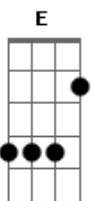

© ukulele-chords.com