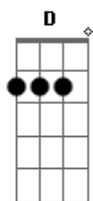

[Primeira Parte]

C D Em G
Sometimes I know what's right for me
C D Bm7 E
And I'll be here waiting, yeah
C D Em G
Baby, show me all that I can do
C D Bm7 E
I could be the one to guide you through

[Refrão]

C D
Baby, take my hand and I'll show you the way
Em G
Bring you a little closer, tell you it's okay
C D Bm7 E
I don't wanna be something you can throw away

C D
Baby, take my hand and I'll show you the way
Em G
Bring you a little closer, tell you it's okay
C D Bm7 E
I don't wanna be something you can throw away

[Segunda Parte]

C D Em G
And I'm falling so hard for you (falling so hard for you)
C D Bm7 E

Would you be there to catch me, too? (Falling so hard for you)
C D Em G
And I'm falling so hard for you

Would you be there to catch me, too? Me, too?

[Refrão]

C D
Baby, take my hand and I'll show you the way
Em G
Bring you a little closer, tell you it's okay
C D
I don't wanna be something you can throw away
Bm7 E
I don't wanna be something you can throw away

C D
Baby, take my hand and I'll show you the way (show the way)
Em G
Bring you a little closer, tell you it's okay (it's okay)
C D Bm7 E
I don't wanna be something you can throw away

C D
Baby, take my hand and I'll show you the way (show the way)
Em G
Bring you a little closer, tell you it's okay (it's okay)
C D Bm7 E
I don't wanna be something you can throw away (throw away)

C D
Baby, take my hand and I'll show you the way
Em G
Bring you a little closer, tell you it's okay
C D Bm7 E
I don't wanna be something you can throw away

Acordes