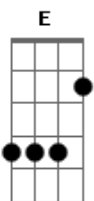

© ukulele-chords.com