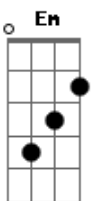

© ukulele-chords.com