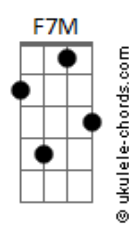

# Clairo - Terrapin

tom:

E

Intro: E7M A7M E7M Gbm7 Abm7 B7 F7M

[Verse 1]

E7M A7M  
We can go wherever we want

E7M  
The plains, the sand, the salt, the dust

A7M  
You can say whatever you want

E7M  
I don't care, I'm already gone

A7M  
We could drive a mile down the road

E7M A7M  
To get a drink or two, you know?

[Refrão]

F7M E7M  
Simple thing, I don't need much to like, I find

A7M E7M A7M  
And I, and I guess I don't cry

## Acordes

[Instrumental]

E7M A7M E7M A7M

[Verse 2]

F7M E7M  
It's a simple thing, we're all afraid and shy away

A7M  
Now I find

E7M A7M  
I guess I don't shy

E7M A7M  
I guess I don't shy