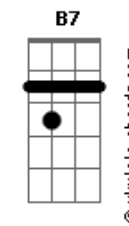

# Clairo - Terrapin

tom:

E

Intro: E7M A7M E7M Gbm7 Abm7 B7 F7M

[Verse 1]

E7M A7M  
We can go wherever we want

E7M  
The plains, the sand, the salt, the dust

A7M  
You can say whatever you want

E7M  
I don't care, I'm already gone

A7M  
We could drive a mile down the road

E7M A7M  
To get a drink or two, you know?

[Refrão]

F7M E7M  
Simple thing, I don't need much to like, I find

A7M E7M A7M  
And I, and I guess I don't cry

## Acordes

[Instrumental]

E7M A7M E7M A7M

[Verse 2]

F7M E7M  
It's a simple thing, we're all afraid and shy away

A7M  
Now I find

E7M A7M  
I guess I don't shy

E7M A7M  
I guess I don't shy