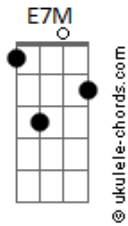

# Clairo - Terrapin

tom:

E

Intro: E7M A7M E7M Gbm7 Abm7 B7 F7M

[Verse 1]

E7M A7M  
We can go wherever we want

E7M  
The plains, the sand, the salt, the dust

A7M  
You can say whatever you want

E7M  
I don't care, I'm already gone

A7M  
We could drive a mile down the road

E7M A7M  
To get a drink or two, you know?

[Refrão]

F7M E7M  
Simple thing, I don't need much to like, I find

A7M E7M A7M  
And I, and I guess I don't cry

## Acordes

[Instrumental]

E7M A7M E7M A7M

[Verse 2]

F7M E7M  
It's a simple thing, we're all afraid and shy away

A7M  
Now I find

E7M A7M  
I guess I don't shy

E7M A7M  
I guess I don't shy