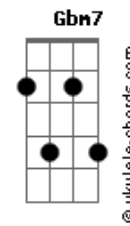

# Clairo - Terrapin

tom:

E

Intro: E7M A7M E7M Gbm7 Abm7 B7 F7M

[Verse 1]

E7M A7M  
We can go wherever we want

E7M  
The plains, the sand, the salt, the dust

A7M  
You can say whatever you want

E7M  
I don't care, I'm already gone

A7M  
We could drive a mile down the road

E7M A7M  
To get a drink or two, you know?

[Refrão]

F7M E7M  
Simple thing, I don't need much to like, I find

A7M E7M A7M  
And I, and I guess I don't cry

## Acordes

[Instrumental]

E7M A7M E7M A7M

[Verse 2]

F7M E7M  
It's a simple thing, we're all afraid and shy away

A7M  
Now I find

E7M A7M  
I guess I don't shy

E7M A7M  
I guess I don't shy