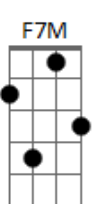

© ukulele-chords.com