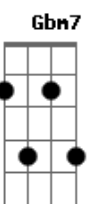

© ukulele-chords.com