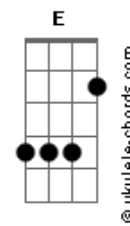

# Clairo - Terrapin

tom:

E

Intro: E7M A7M E7M Gbm7 Abm7 B7 F7M

[Verse 1]

E7M A7M  
We can go wherever we want

E7M  
The plains, the sand, the salt, the dust

A7M  
You can say whatever you want

E7M  
I don't care, I'm already gone

A7M  
We could drive a mile down the road

E7M A7M  
To get a drink or two, you know?

[Refrão]

F7M E7M  
Simple thing, I don't need much to like, I find

A7M E7M A7M  
And I, and I guess I don't cry

## Acordes

[Instrumental]

E7M A7M E7M A7M

[Verse 2]

F7M E7M  
It's a simple thing, we're all afraid and shy away

A7M  
Now I find

E7M A7M  
I guess I don't shy

E7M A7M  
I guess I don't shy