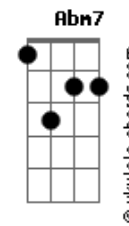

# Clairo - Terrapin

tom:

E

Intro: E7M A7M E7M Gbm7 Abm7 B7 F7M

[Verse 1]

E7M A7M  
We can go wherever we want

E7M  
The plains, the sand, the salt, the dust

A7M  
You can say whatever you want

E7M  
I don't care, I'm already gone

A7M  
We could drive a mile down the road

E7M A7M  
To get a drink or two, you know?

[Refrão]

F7M E7M  
Simple thing, I don't need much to like, I find

A7M E7M A7M  
And I, and I guess I don't cry

## Acordes

[Instrumental]

E7M A7M E7M A7M

[Verse 2]

F7M E7M  
It's a simple thing, we're all afraid and shy away

A7M  
Now I find

E7M A7M  
I guess I don't shy

E7M A7M  
I guess I don't shy