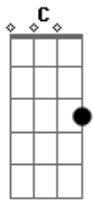

Clairo - Juna

tom:

C

Intro: Ooh-ooh, ooh

[Primeira Parte]

Em
Come to me slowly
Dm G
It's when you talk close enough
C Am
That I feel it on my skin, breath it in
Dm
Most of these days (most of these days)
G
I don't get too intimate
C
Why would I let you in? (Why would I let you in?)
Am
But I think again

[Refrão]

Dm G
I don't even try
C
I don't have to think
G
With you, there's no pretending

[Segunda Parte]

Acordes

© ukulele-chords.com

© ukulele-chords.com

© ukulele-chords.com

© ukulele-chords.com

© ukulele-chords.com

© ukulele-chords.com

Em G E
You know me, you know me
Em Em G E
And I just might know you too, ooh
Em
Come to me ready
Dm G
(You make me wanna) Go dancing
(You make me wanna) Try on feminine
C
(You make me wanna) Go buy a new dress
Am
(You make me wanna) Slip off a new dress
[Refrão]
Dm G
Don't even try
C
I don't have to think
G
With you, there's no pretending
Em G E
You know me, you know me
Em Em G
And I just might know you too, ooh
E Em
Come to me slowly