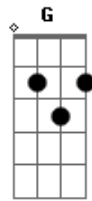

Clairo - Juna

tom:

C

Intro: Ooh-ooh, ooh

[Primeira Parte]

Em
Come to me slowly
Dm G
It's when you talk close enough
C Am
That I feel it on my skin, breath it in
Dm
Most of these days (most of these days)
G
I don't get too intimate
C
Why would I let you in? (Why would I let you in?)
Am
But I think again

[Refrão]

Dm G
I don't even try
C
I don't have to think
G
With you, there's no pretending

[Segunda Parte]

Acordes

© ukulele-chords.com

© ukulele-chords.com

© ukulele-chords.com

© ukulele-chords.com

© ukulele-chords.com

© ukulele-chords.com

Em G E
You know me, you know me
Em Em G E
And I just might know you too, ooh
Em
Come to me ready
Dm G
(You make me wanna) Go dancing
(You make me wanna) Try on feminine
C
(You make me wanna) Go buy a new dress
Am
(You make me wanna) Slip off a new dress
[Refrão]
Dm G
Don't even try
C
I don't have to think
G
With you, there's no pretending
Em G E
You know me, you know me
Em Em G
And I just might know you too, ooh
E Em
Come to me slowly