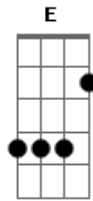

Clairo - Juna

tom:

C

Intro: Ooh-ooh, ooh

[Primeira Parte]

Em
Come to me slowly
Dm G
It's when you talk close enough
C Am
That I feel it on my skin, breath it in
Dm
Most of these days (most of these days)
G
I don't get too intimate
C
Why would I let you in? (Why would I let you in?)
Am
But I think again

[Refrão]

Dm G
I don't even try
C
I don't have to think
G
With you, there's no pretending

[Segunda Parte]

Acordes

© ukulele-chords.com

© ukulele-chords.com

© ukulele-chords.com

© ukulele-chords.com

© ukulele-chords.com

© ukulele-chords.com

Em G E
You know me, you know me
Em Em G E
And I just might know you too, ooh
Em
Come to me ready
Dm G
(You make me wanna) Go dancing
(You make me wanna) Try on feminine
C
(You make me wanna) Go buy a new dress
Am
(You make me wanna) Slip off a new dress
[Refrão]
Dm G
Don't even try
C
I don't have to think
G
With you, there's no pretending
Em G E
You know me, you know me
Em Em G
And I just might know you too, ooh
E Em
Come to me slowly