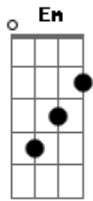

Clairo - Juna

tom:

C

Intro: Ooh-ooh, ooh

[Primeira Parte]

Em
Come to me slowly
Dm G
It's when you talk close enough
C Am
That I feel it on my skin, breath it in
Dm
Most of these days (most of these days)
G
I don't get too intimate
C
Why would I let you in? (Why would I let you in?)
Am
But I think again

[Refrão]

Dm G
I don't even try
C
I don't have to think
G
With you, there's no pretending

[Segunda Parte]

Acordes

© ukulele-chords.com

© ukulele-chords.com

© ukulele-chords.com

© ukulele-chords.com

© ukulele-chords.com

© ukulele-chords.com

Em G E
You know me, you know me
Em Em G E
And I just might know you too, ooh
Em
Come to me ready
Dm G
(You make me wanna) Go dancing
(You make me wanna) Try on feminine
C
(You make me wanna) Go buy a new dress
Am
(You make me wanna) Slip off a new dress
[Refrão]
Dm G
Don't even try
C
I don't have to think
G
With you, there's no pretending
Em G E
You know me, you know me
Em Em G
And I just might know you too, ooh
E Em
Come to me slowly