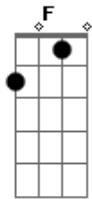

Clairo Cottrill - Pretty Girl

Tom: F

Dm Em Dm
Polaroid of u dancing in my room
Em
I want to remember
Dm
I think It was about noon
Em Dm
It's getting harder to understand, to understand
Em Dm
How you felt in my hands (in my hands)
Dm Em
I could be a pretty girl
C Dm
I'll wear a skirt for you
Em
I could be a pretty girl
C Dm
Shut up when you want me too
Em
I could be a pretty girl
C Dm
Won't ever make you blue
Em
I could be a pretty girl
C Dm

I'll lose myself in you
Em Dm
I was so blinded by you, now I cry
Em
Just thinkin bout the fool that I Was
Dm
I was such a fool
Em
I'm alone now but It's better for me
Dm Em F
I don't need all ur negativity
Dm Em
I could be a pretty girl
C Dm
I'll wear a skirt for you
Em
I could be a pretty girl
C Dm
Shut up when you want me too
Em
I could be a pretty girl
C Dm
Won't ever make you blue
Em
I could be a pretty girl
C Dm
I'll lose myself in you

Acordes