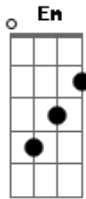

© ukulele-chords.com