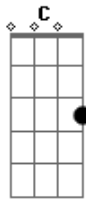

© ukulele-chords.com