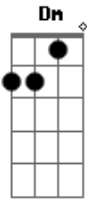

© ukulele-chords.com