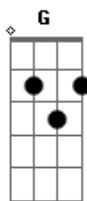

City And Colour - Wasted Love

Tom: G

[Final] Dm F G Bb Dm F G Bb
Dm F G Bb Dm F G Bb

Careless love
Quit pouring honey in my ears
You're speaking diamonds crystal clear
So far away I want you near

Crying out for more
Just a little more

Tied down on the floor
Like a prisoner of war

Oh, I've been down so long
The day is nearly gone

I must carry on
With this wasted love
(Dm F G Bb Dm F G Bb)

Careless love
There's more to say than should be said
Can't get these words straight in my head
You make me feel so powerless

I'm crying out for more
Just a little more

Tied down on the floor
Like a prisoner of war

Oh, I've been here so long
The day is nearly gone

I must carry on
Whit this wasted love

Wasted love
(Dm F G Bb)

Wasted love
(Dm F G Bb)

I'm crying out for more
Just a little more

Tied down to the floor
Like a prisoner of war

Oh, I've been here so long
The day is nearly gone

I must carry on
With this wasted love
Waaaaaaaasted love

(Dm F G Bb Dm F G Bb)
(Dm F G Bb Dm F G Bb)

Wasted love

Acordes