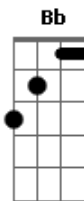

© ukulele-chords.com