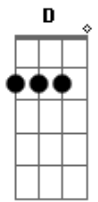

City And Colour - The Hurry And The Harm

Tom: D

D D2 Bm G D E A

Intro: D D2 Bm G

D D2
Everyone, wants everything
Bm G
No matter the cost, we're longing to live in a dream
D D2
But we can't let go to all that we think we know
Bm G
This great escape, until we give up the ghost

Chorus:

D G
But why are we so worried more about the hurry
D E
And less about the harm
D G
Always trying to conquer that which does not offer
D E
Anything more than a broken heart
D
I want a cause for alarm
Play another round of: D, D2, Bm, G
D D2
I've been robbed of simple things

Bm G
Mourning the loss and what could have been
D D2
When did I let go to all that I used to know?
Bm G
This grave mistake, has left an absence of hope

Chorus:

D G
But why are we so worried more about the hurry
D E
And less about the harm
D G
Always trying to conquer that which does not offer
D E
Anything more than a broken heart
D G
I want a cause for alarm
A Bm E
I want a cause for alarm
G
A cause for alarm
A Bm E
A cause for alarm
D
I'm going back to the start
D2, Bm, G
D
I'm going back to the start

Acordes

© ukulele-chords.com