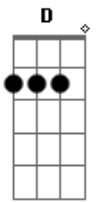

City And Colour - The Hurry And The Harm

Tom: D

D D2 Bm G D E A

Intro: D D2 Bm G

D D2
Everyone, wants everything
Bm G
No matter the cost, we're longing to live in a dream
D D2
But we can't let go to all that we think we know
Bm G
This great escape, until we give up the ghost

Chorus:

D G
But why are we so worried more about the hurry
D E
And less about the harm
D G
Always trying to conquer that which does not offer
D E
Anything more than a broken heart
D
I want a cause for alarm
Play another round of: D, D2, Bm, G
D D2
I've been robbed of simple things

Bm G
Mourning the loss and what could have been
D D2
When did I let go to all that I used to know?
Bm G
This grave mistake, has left an absence of hope

Chorus:

D G
But why are we so worried more about the hurry
D E
And less about the harm
D G
Always trying to conquer that which does not offer
D E
Anything more than a broken heart
D G
I want a cause for alarm
A Bm E
I want a cause for alarm
G
A cause for alarm
A Bm E
A cause for alarm
D
I'm going back to the start
D2, Bm, G
D
I'm going back to the start

Acordes

© ukulele-chords.com