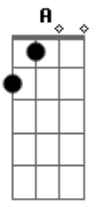

© ukulele-chords.com