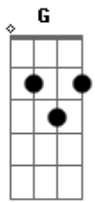

© ukulele-chords.com