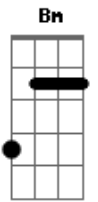

© ukulele-chords.com