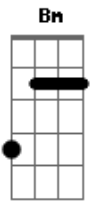

© ukulele-chords.com